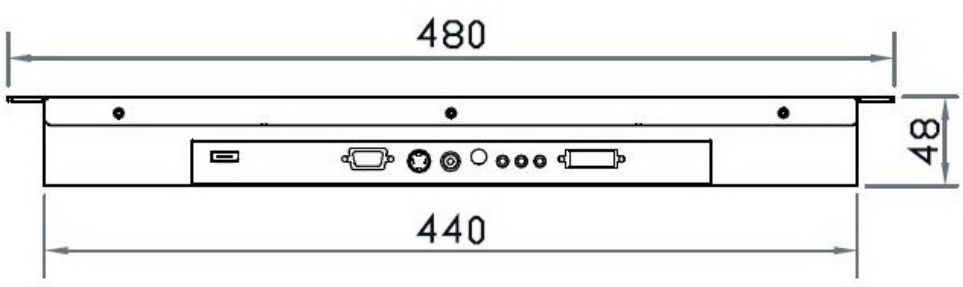

Front View

Side View

Bottom View

UNIT : mm
1mm = 0.03937 inch

XMP-17
Generation 4
Eclipse Rackmount, Inc.
www.EclipseRackmount.com

Model	Product Dimension (W x D x H)	Packing Dimension (W x D x H)	Net Weight	Gross Weight
XMP-17	480 x 48 x 266 mm 18.9 x 1.9 x 10.5 inch	529 x 124 x 451 mm 20.8 x 4.9 x 17.8 inch	4.2 kg 9.2 lbs	6.2 kg 13.6 lbs