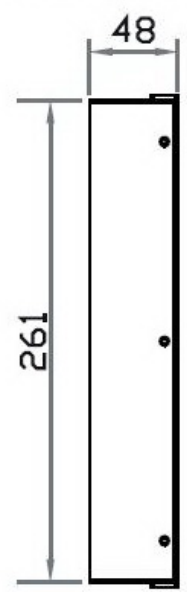

Front View

Side View

Bottom View

UNIT : mm
1mm = 0.03937 inch

XMP-17
Generation 4
Eclipse Rackmount, Inc.
www.EclipseRackmount.com

Model	Product Dimension (W x D x H)	Packing Dimension (W x D x H)	Net Weight	Gross Weight
XMP-17	480 x 48 x 266 mm 18.9 x 1.9 x 10.5 inch	529 x 124 x 451 mm 20.8 x 4.9 x 17.8 inch	4.2 kg 9.2 lbs	6.2 kg 13.6 lbs