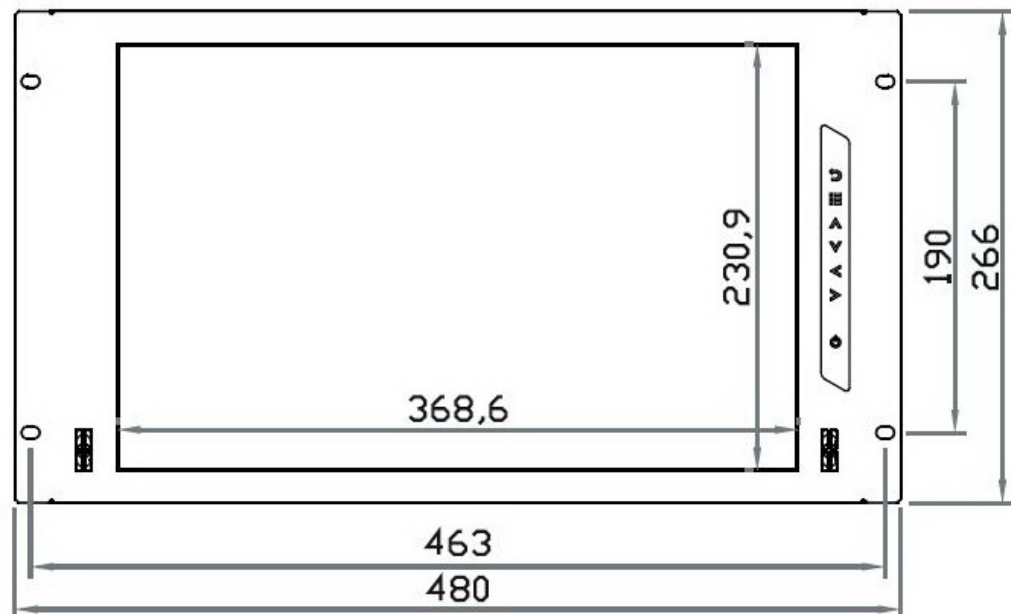

Front View

Side View

Bottom View

UNIT : mm
1mm = 0.03937 inch

XMP-17
Generation 4
Eclipse Rackmount, Inc.
www.EclipseRackmount.com

Model	Product Dimension (W x D x H)	Packing Dimension (W x D x H)	Net Weight	Gross Weight
XMP-17	480 x 48 x 266 mm 18.9 x 1.9 x 10.5 inch	529 x 124 x 451 mm 20.8 x 4.9 x 17.8 inch	4.2 kg 9.2 lbs	6.2 kg 13.6 lbs