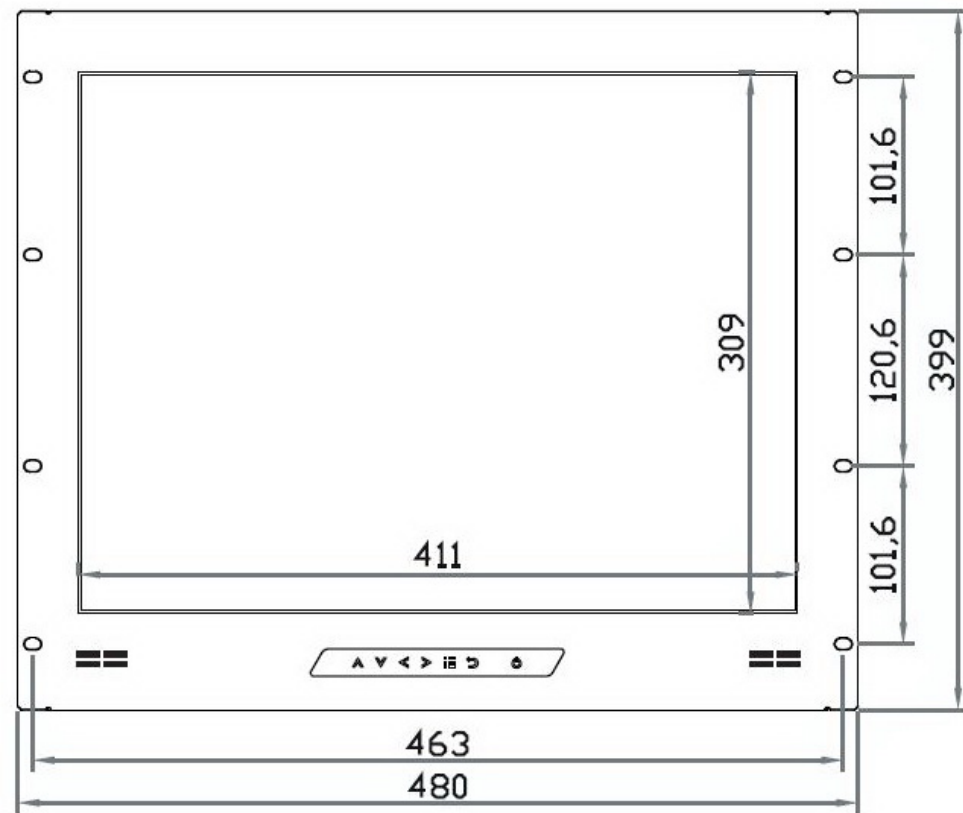

**Front View**

**Side View**

**SMP-20**

Generation 4

Eclipse Rackmount, Inc.

[www.EclipseRackmount.com](http://www.EclipseRackmount.com)

UNIT : mm

1mm = 0.03937 inch

**Bottom View**

Model	Product Dimension (W x D x H)	Packing Dimension (W x D x H)	Net Weight	Gross Weight
<b>SMP-20</b>	480 x 63.5 x 399 mm 18.9 x 2.5 x 15.7 inch	583 x 124 x 529 mm 23 x 4.9 x 20.8 inch	8.5 kg 19 lbs	11 kg 24 lbs