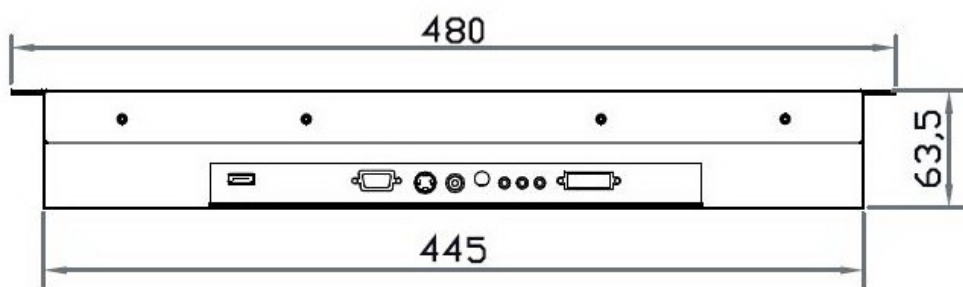

**Front View**

**Side View**

**SMP-20**

Generation 4

Eclipse Rackmount, Inc.

[www.EclipseRackmount.com](http://www.EclipseRackmount.com)

UNIT : mm

1mm = 0.03937 inch

**Bottom View**

Model	Product Dimension (W x D x H)	Packing Dimension (W x D x H)	Net Weight	Gross Weight
<b>SMP-20</b>	480 x 63.5 x 399 mm 18.9 x 2.5 x 15.7 inch	583 x 124 x 529 mm 23 x 4.9 x 20.8 inch	8.5 kg 19 lbs	11 kg 24 lbs