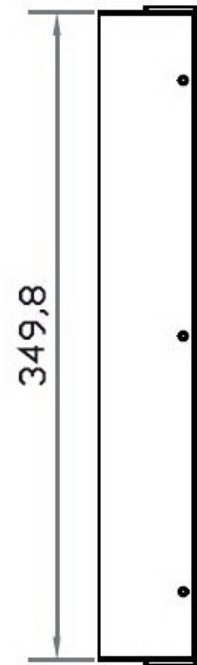

Front View

Side View

**SMP-19**  
 Generation 4  
 Eclipse Rackmount, Inc.  
[www.EclipseRackmount.com](http://www.EclipseRackmount.com)

UNIT : mm  
 1mm = 0.03937 inch

Bottom View

Model	Product Dimension (W x D x H)	Packing Dimension (W x D x H)	Net Weight	Gross Weight
SMP-19	480 x 53.3 x 354.8 mm 18.9 x 2.1 x 14 inch	529 x 124 x 495 mm 23 x 4.9 x 20.8 inch	6.5 kg 14 lbs	9 kg 20 lbs