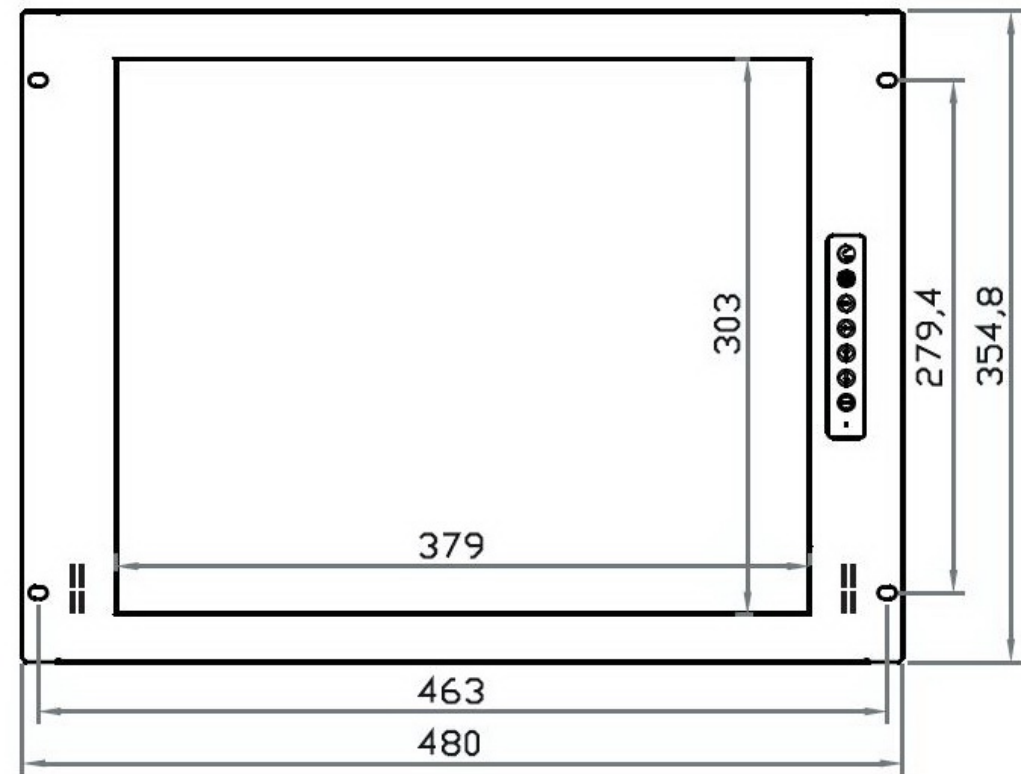

Front View

Side View

**SMP-19**  
 Generation 4  
 Eclipse Rackmount, Inc.  
[www.EclipseRackmount.com](http://www.EclipseRackmount.com)

UNIT : mm  
 1mm = 0.03937 inch

Bottom View

Model	Product Dimension (W x D x H)	Packing Dimension (W x D x H)	Net Weight	Gross Weight
SMP-19	480 x 53.3 x 354.8 mm 18.9 x 2.1 x 14 inch	529 x 124 x 495 mm 23 x 4.9 x 20.8 inch	6.5 kg 14 lbs	9 kg 20 lbs