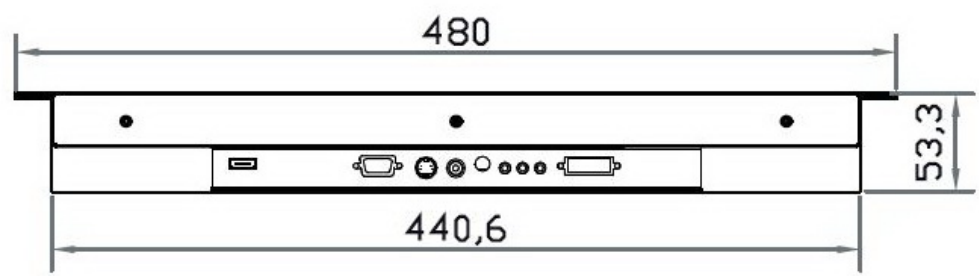

Front View

Side View

**SMP-19**  
 Generation 4  
 Eclipse Rackmount, Inc.  
[www.EclipseRackmount.com](http://www.EclipseRackmount.com)

UNIT : mm  
 1mm = 0.03937 inch

Bottom View

Model	Product Dimension (W x D x H)	Packing Dimension (W x D x H)	Net Weight	Gross Weight
SMP-19	480 x 53.3 x 354.8 mm 18.9 x 2.1 x 14 inch	529 x 124 x 495 mm 23 x 4.9 x 20.8 inch	6.5 kg 14 lbs	9 kg 20 lbs