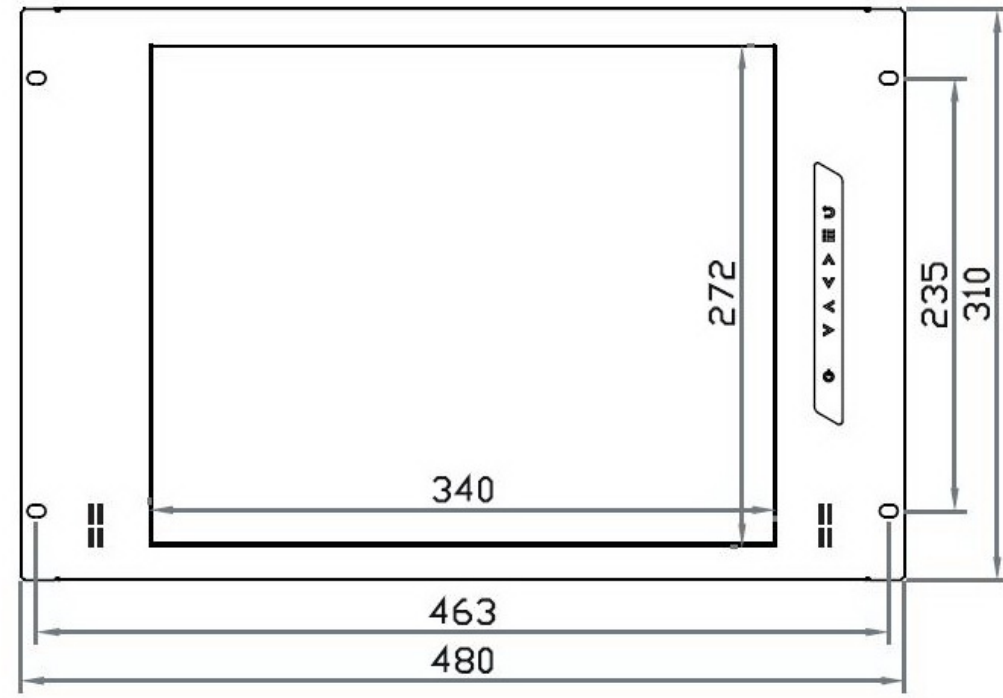

Front View

Side View

SMP-17
 Generation 4
 Eclipse Rackmount, Inc.
www.EclipseRackmount.com

UNIT : mm
 1mm = 0.03937 inch

Bottom View

Model	Product Dimension (W x D x H)	Packing Dimension (W x D x H)	Net Weight	Gross Weight
SMP-17	480 x 54.2 x 310 mm 18.9 x 2.1 x 12.2 inch	529 x 124 x 495 mm 20.8 x 4.9 x 19.5 inch	6 kg 13 lbs	8.5 kg 19 lbs