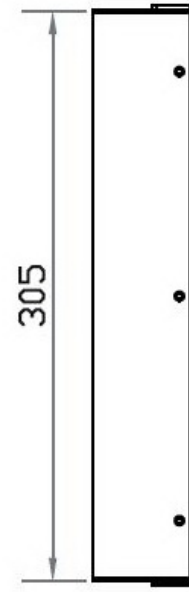

Front View

Side View

SMP-17
 Generation 4
 Eclipse Rackmount, Inc.
www.EclipseRackmount.com

UNIT : mm
 1mm = 0.03937 inch

Bottom View

Model	Product Dimension (W x D x H)	Packing Dimension (W x D x H)	Net Weight	Gross Weight
SMP-17	480 x 54.2 x 310 mm 18.9 x 2.1 x 12.2 inch	529 x 124 x 495 mm 20.8 x 4.9 x 19.5 inch	6 kg 13 lbs	8.5 kg 19 lbs