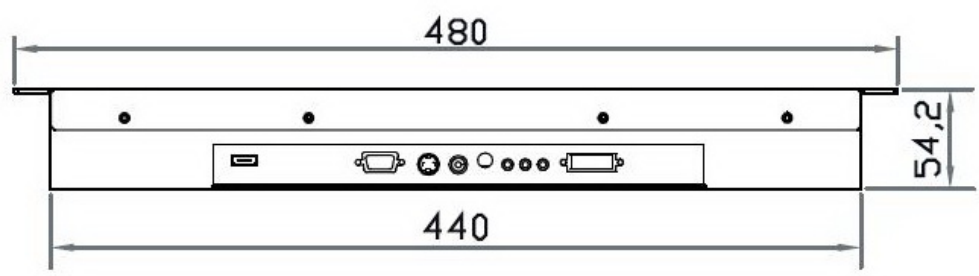

Front View

Side View

SMP-17
 Generation 4
 Eclipse Rackmount, Inc.
www.EclipseRackmount.com

UNIT : mm
 1mm = 0.03937 inch

Bottom View

Model	Product Dimension (W x D x H)	Packing Dimension (W x D x H)	Net Weight	Gross Weight
SMP-17	480 x 54.2 x 310 mm 18.9 x 2.1 x 12.2 inch	529 x 124 x 495 mm 20.8 x 4.9 x 19.5 inch	6 kg 13 lbs	8.5 kg 19 lbs