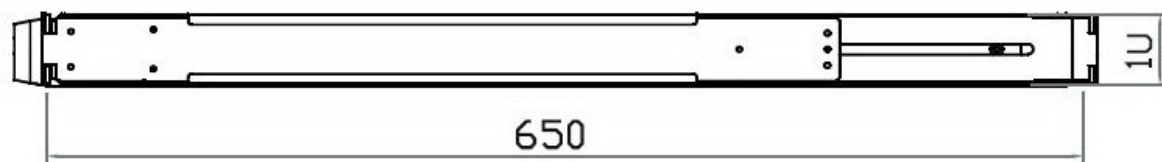

Front View

SMD-20

Generation 4

Eclipse Rackmount, Inc.
www.EclipseRackmount.com

Side View

UNIT : mm

1mm = 0.03937 inch

Top View

Model	Product Dimension (W x D x H)	Packing Dimension (W x D x H)	Net Weight	Gross Weight
SMD-20	439.6 x 650 x 44 mm 17.3 x 25.6 x 1.73"	595 x 860 x 140 mm 23.4 x 33.9 x 5.5"	13.5 kg 30 lb	17.5 kg 39 lb