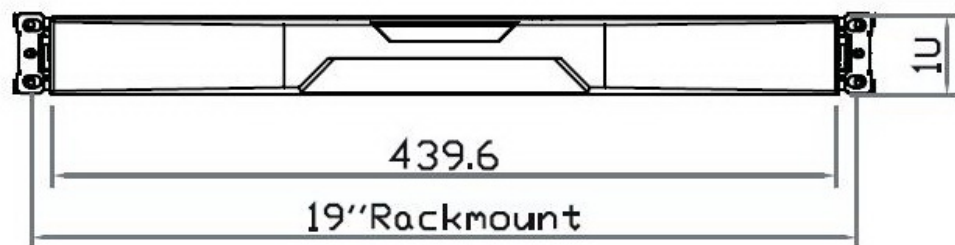

Front View

SMD-20

Generation 4

Eclipse Rackmount, Inc.
www.EclipseRackmount.com

Side View

UNIT : mm

1mm = 0.03937 inch

Top View

Model	Product Dimension (W x D x H)	Packing Dimension (W x D x H)	Net Weight	Gross Weight
SMD-20	439.6 x 650 x 44 mm 17.3 x 25.6 x 1.73"	595 x 860 x 140 mm 23.4 x 33.9 x 5.5"	13.5 kg 30 lb	17.5 kg 39 lb