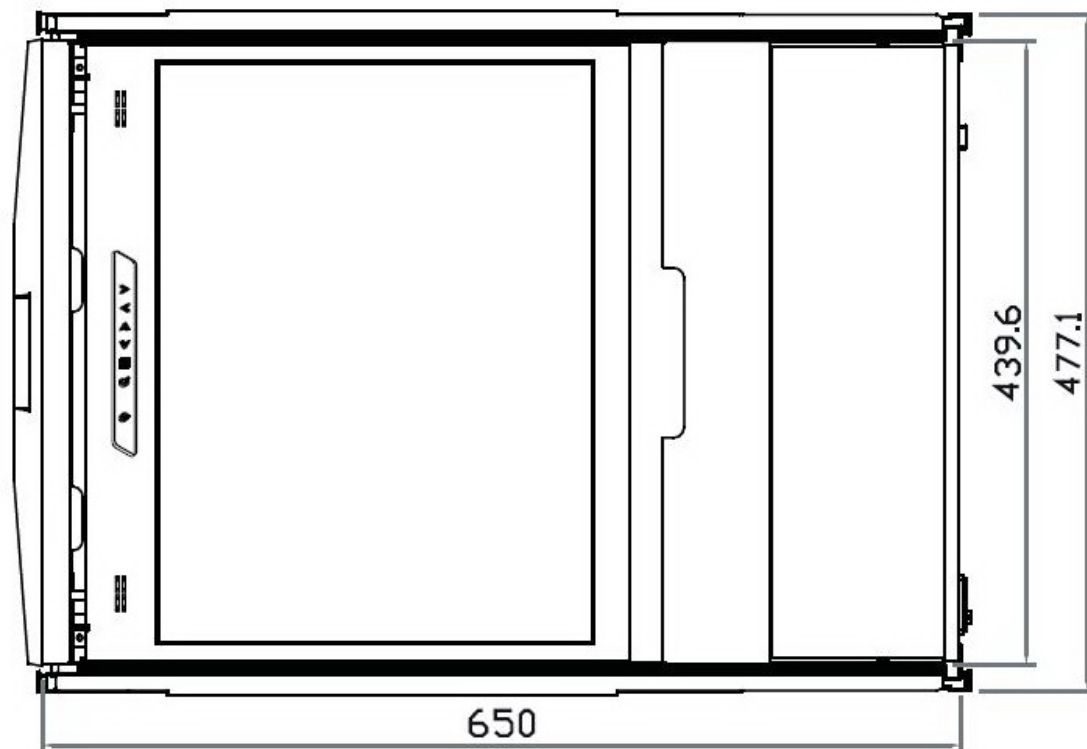

Front View

SMD-20

Generation 4

Eclipse Rackmount, Inc.
www.EclipseRackmount.com

Side View

UNIT : mm

1mm = 0.03937 inch

Top View

Model	Product Dimension (W x D x H)	Packing Dimension (W x D x H)	Net Weight	Gross Weight
SMD-20	439.6 x 650 x 44 mm 17.3 x 25.6 x 1.73"	595 x 860 x 140 mm 23.4 x 33.9 x 5.5"	13.5 kg 30 lb	17.5 kg 39 lb