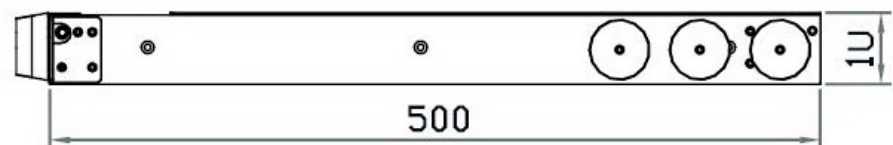

Front View

SMD-19

Generation 4

Eclipse Rackmount, Inc.
www.EclipseRackmount.com

Side View

UNIT : mm

1mm = 0.03937 inch

Top View

Model	Product Dimension (W x D x H)	Packing Dimension (W x D x H)	Net Weight	Gross Weight
SMD-17	441.6 x 500 x 44 mm 17.4 x 19.7 x 1.73"	590 x 687 x 120 mm 23.2 x 27 x 4.7"	10.5 kg 23 lb	16.5 kg 36 lb
SMD-19	441.6 x 500 x 44 mm 17.4 x 19.7 x 1.73"	590 x 687 x 120 mm 23.2 x 27 x 4.7"	12.5 kg 28 lb	18.5 kg 41 lb