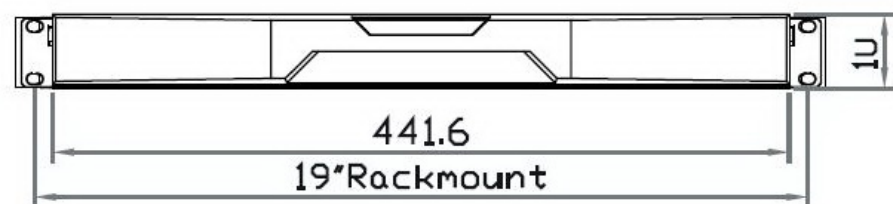

Front View

SMD-19

Generation 4

Eclipse Rackmount, Inc.
www.EclipseRackmount.com

Side View

UNIT : mm

1mm = 0.03937 inch

Top View

Model	Product Dimension (W x D x H)	Packing Dimension (W x D x H)	Net Weight	Gross Weight
SMD-17	441.6 x 500 x 44 mm 17.4 x 19.7 x 1.73"	590 x 687 x 120 mm 23.2 x 27 x 4.7"	10.5 kg 23 lb	16.5 kg 36 lb
SMD-19	441.6 x 500 x 44 mm 17.4 x 19.7 x 1.73"	590 x 687 x 120 mm 23.2 x 27 x 4.7"	12.5 kg 28 lb	18.5 kg 41 lb