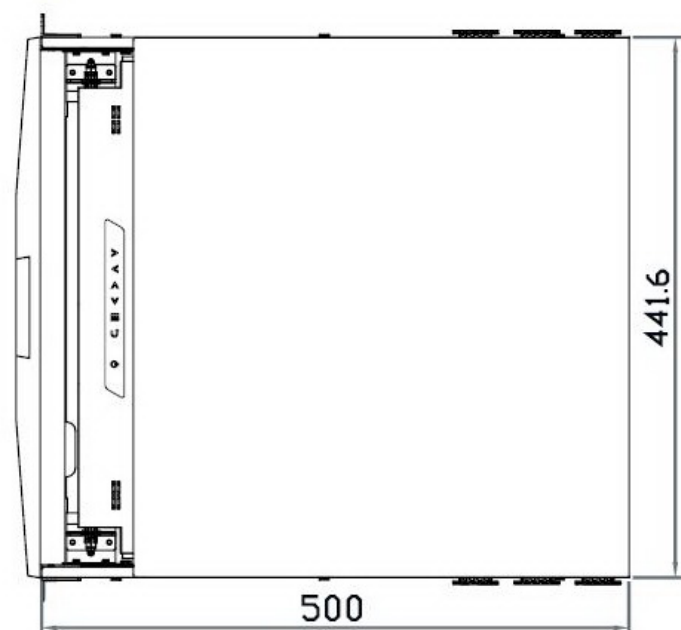

Front View

SMD-19

Generation 4

Eclipse Rackmount, Inc.
www.EclipseRackmount.com

Side View

UNIT : mm

1mm = 0.03937 inch

Top View

Model	Product Dimension (W x D x H)	Packing Dimension (W x D x H)	Net Weight	Gross Weight
SMD-17	441.6 x 500 x 44 mm 17.4 x 19.7 x 1.73"	590 x 687 x 120 mm 23.2 x 27 x 4.7"	10.5 kg 23 lb	16.5 kg 36 lb
SMD-19	441.6 x 500 x 44 mm 17.4 x 19.7 x 1.73"	590 x 687 x 120 mm 23.2 x 27 x 4.7"	12.5 kg 28 lb	18.5 kg 41 lb