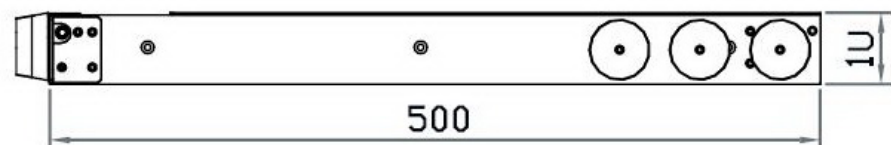

Front View

SMD-17

Generation 4

Eclipse Rackmount, Inc.
www.EclipseRackmount.com

Side View

UNIT : mm

1mm = 0.03937 inch

Top View

Model	Product Dimension (W x D x H)	Packing Dimension (W x D x H)	Net Weight	Gross Weight
SMD-17	441.6 x 500 x 44 mm 17.4 x 19.7 x 1.73"	590 x 687 x 120 mm 23.2 x 27 x 4.7"	10.5 kg 23 lb	16.5 kg 36 lb
SMD-19	441.6 x 500 x 44 mm 17.4 x 19.7 x 1.73"	590 x 687 x 120 mm 23.2 x 27 x 4.7"	12.5 kg 28 lb	18.5 kg 41 lb