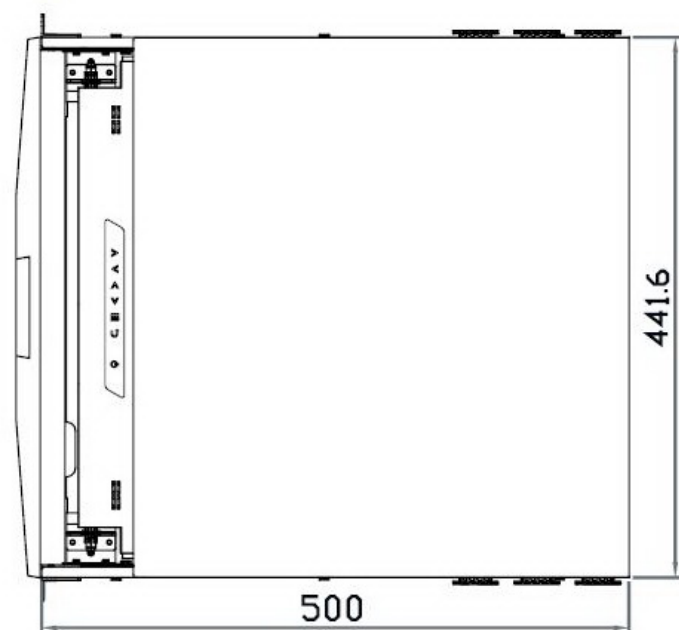

Front View

SMD-17

Generation 4

Eclipse Rackmount, Inc.
www.EclipseRackmount.com

Side View

UNIT : mm

1mm = 0.03937 inch

Top View

Model	Product Dimension (W x D x H)	Packing Dimension (W x D x H)	Net Weight	Gross Weight
SMD-17	441.6 x 500 x 44 mm 17.4 x 19.7 x 1.73"	590 x 687 x 120 mm 23.2 x 27 x 4.7"	10.5 kg 23 lb	16.5 kg 36 lb
SMD-19	441.6 x 500 x 44 mm 17.4 x 19.7 x 1.73"	590 x 687 x 120 mm 23.2 x 27 x 4.7"	12.5 kg 28 lb	18.5 kg 41 lb