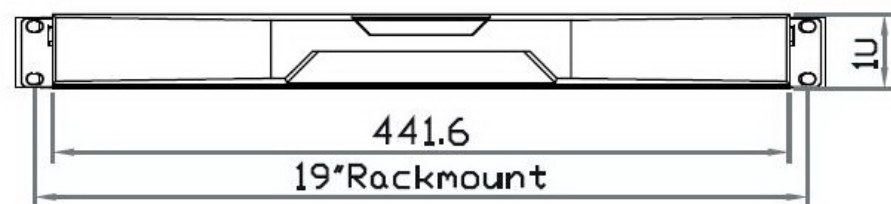

Front View

SMD-17

Generation 4

Eclipse Rackmount, Inc.
www.EclipseRackmount.com

Side View

UNIT : mm

1mm = 0.03937 inch

Top View

Model	Product Dimension (W x D x H)	Packing Dimension (W x D x H)	Net Weight	Gross Weight
SMD-17	441.6 x 500 x 44 mm 17.4 x 19.7 x 1.73"	590 x 687 x 120 mm 23.2 x 27 x 4.7"	10.5 kg 23 lb	16.5 kg 36 lb
SMD-19	441.6 x 500 x 44 mm 17.4 x 19.7 x 1.73"	590 x 687 x 120 mm 23.2 x 27 x 4.7"	12.5 kg 28 lb	18.5 kg 41 lb