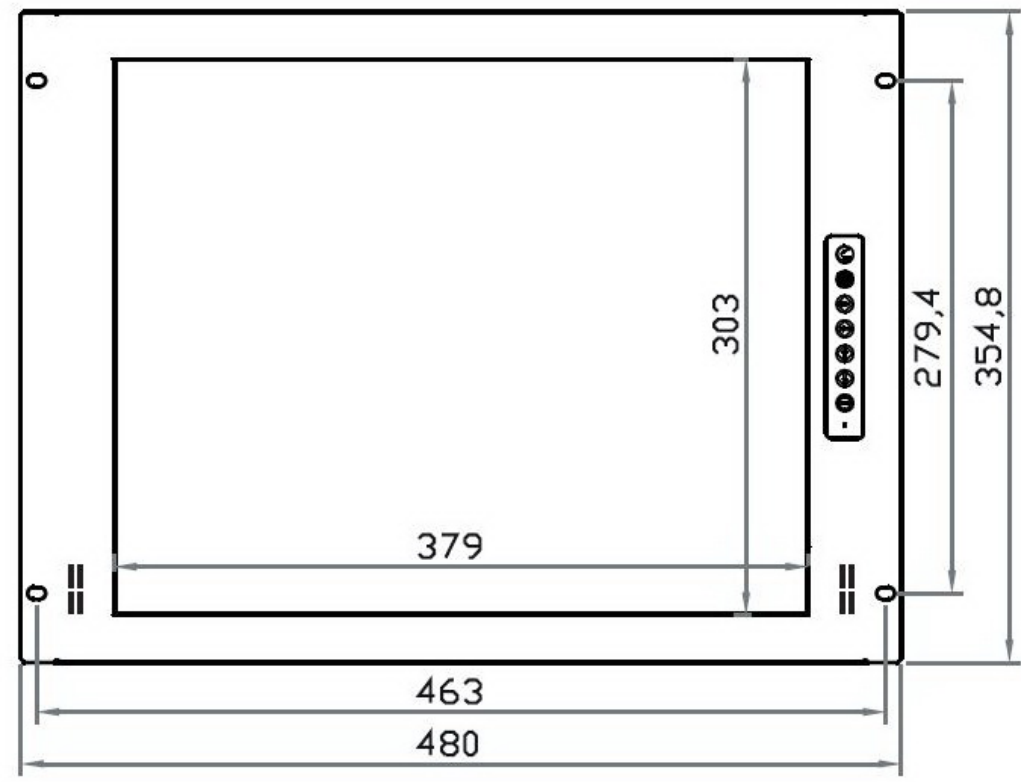

Front View

Side View

Bottom View

MPHB-19
 Generation 4
 Eclipse Rackmount, Inc.
www.EclipseRackmount.com

UNIT : mm
 1mm = 0.03937 inch

Model	Product Dimension (W x D x H)	Packing Dimension (W x D x H)	Net Weight	Gross Weight
MPHB-19	480 x 53.3 x 354.8 mm 18.9 x 2.1 x 14 inch	529 x 124 x 495 mm 23 x 4.9 x 20.8 inch	6.5 kg 14 lbs	9 kg 20 lbs