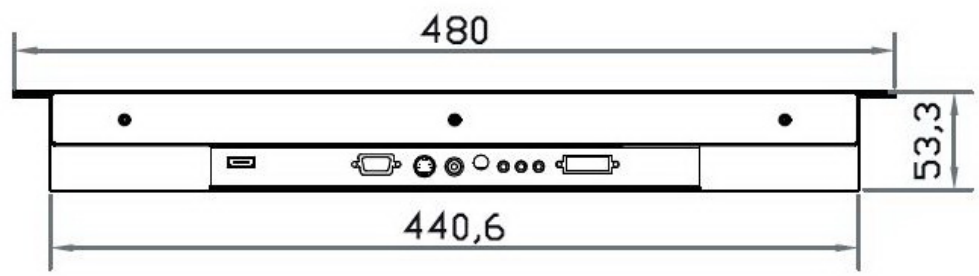

Front View

Side View

Bottom View

MPHB-19
 Generation 4
 Eclipse Rackmount, Inc.
www.EclipseRackmount.com

UNIT : mm
 1mm = 0.03937 inch

Model	Product Dimension (W x D x H)	Packing Dimension (W x D x H)	Net Weight	Gross Weight
MPHB-19	480 x 53.3 x 354.8 mm 18.9 x 2.1 x 14 inch	529 x 124 x 495 mm 23 x 4.9 x 20.8 inch	6.5 kg 14 lbs	9 kg 20 lbs