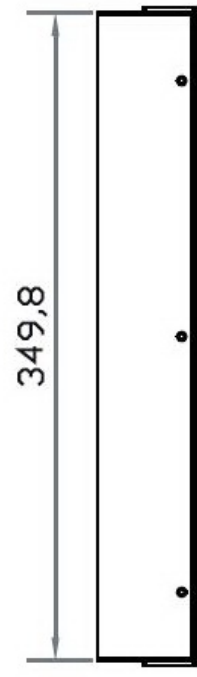

Front View

Side View

Bottom View

MPHB-19
 Generation 4
 Eclipse Rackmount, Inc.
www.EclipseRackmount.com

UNIT : mm
 1mm = 0.03937 inch

Model	Product Dimension (W x D x H)	Packing Dimension (W x D x H)	Net Weight	Gross Weight
MPHB-19	480 x 53.3 x 354.8 mm 18.9 x 2.1 x 14 inch	529 x 124 x 495 mm 23 x 4.9 x 20.8 inch	6.5 kg 14 lbs	9 kg 20 lbs