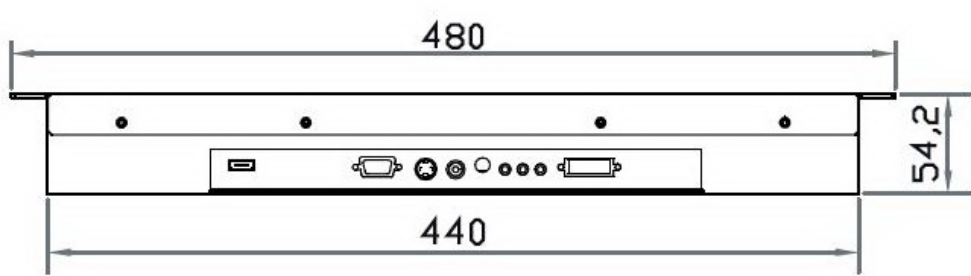

### Front View

### Side View

### Bottom View

**MPHB-17**  
 Generation 4  
 Eclipse Rackmount, Inc.  
[www.EclipseRackmount.com](http://www.EclipseRackmount.com)

UNIT : mm  
 1mm = 0.03937 inch

Model	Product Dimension (W x D x H)	Packing Dimension (W x D x H)	Net Weight	Gross Weight
MPHB-17	480 x 54.2 x 310 mm 18.9 x 2.1 x 12.2 inch	529 x 124 x 495 mm 20.8 x 4.9 x 19.5 inch	6 kg 13 lbs	8.5 kg 19 lbs