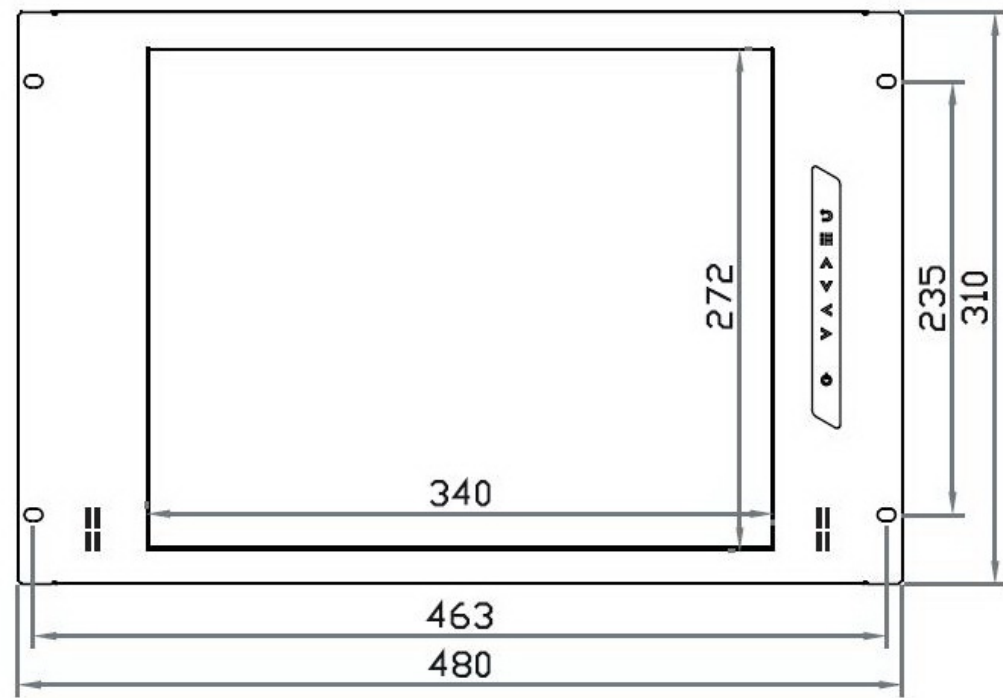

### Front View

### Side View

### Bottom View

**MPHB-17**  
 Generation 4  
 Eclipse Rackmount, Inc.  
[www.EclipseRackmount.com](http://www.EclipseRackmount.com)

UNIT : mm  
 1mm = 0.03937 inch

Model	Product Dimension (W x D x H)	Packing Dimension (W x D x H)	Net Weight	Gross Weight
MPHB-17	480 x 54.2 x 310 mm 18.9 x 2.1 x 12.2 inch	529 x 124 x 495 mm 20.8 x 4.9 x 19.5 inch	6 kg 13 lbs	8.5 kg 19 lbs