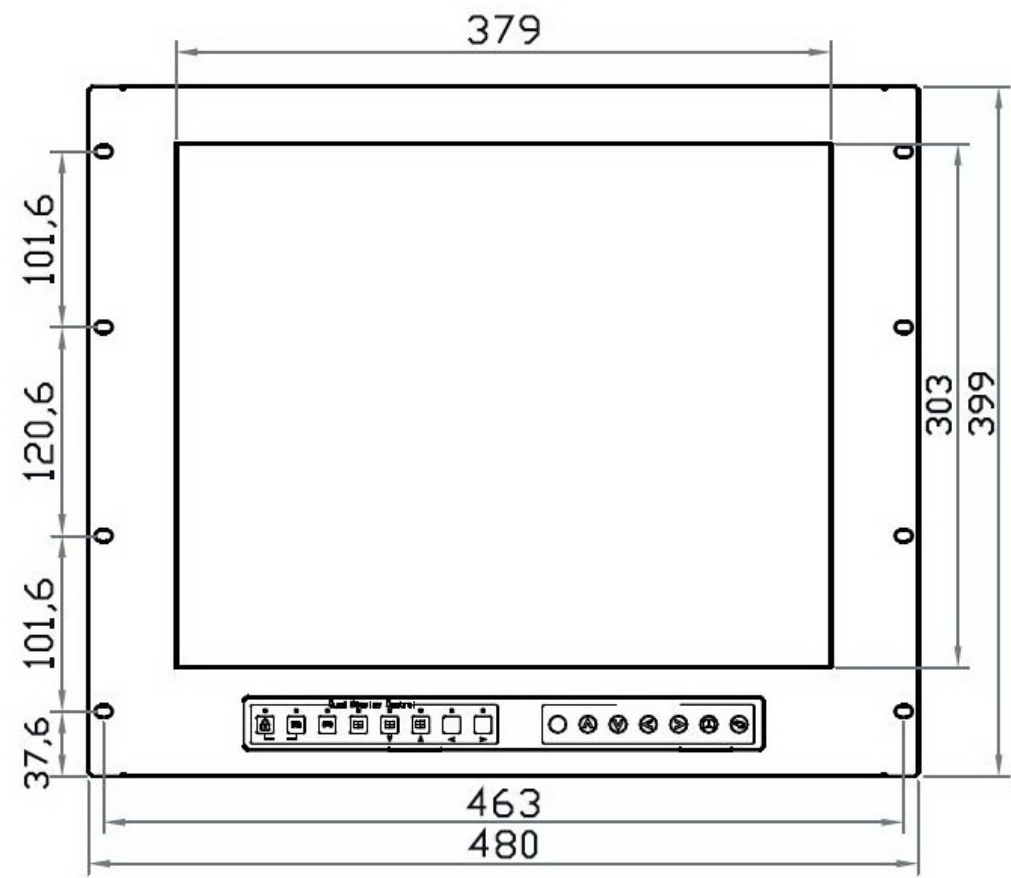

Front View

Side View

UNIT : mm
1mm = 0.03937 inch

Bottom View

MP-19QD
Generation 4
Eclipse Rackmount, Inc.
www.EclipseRackmount.com

Model	Product Dimension (W x D x H)	Packing Dimension (W x D x H)	Net Weight	Gross Weight
MP-19QD	480 x 68.5 x 399 mm 18.9 x 2.7 x 15.7 inch	583 x 124 x 529 mm 23 x 4.9 x 20.8 inch	9.5 kg 20.9 lbs	12.5 kg 27.5 lbs