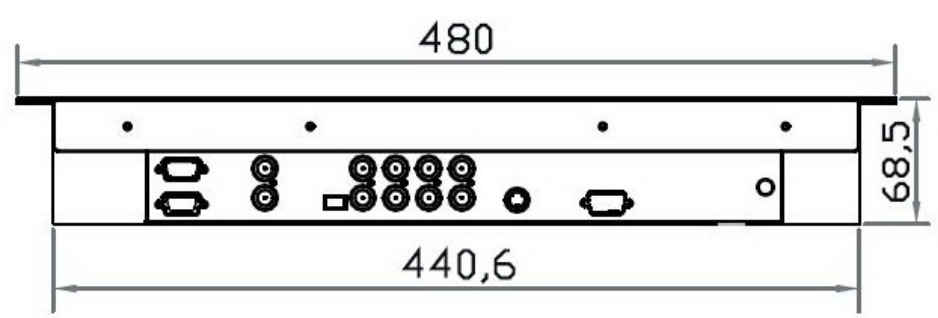

Front View

Side View

UNIT : mm
1mm = 0.03937 inch

Bottom View

MP-19QD
Generation 4
Eclipse Rackmount, Inc.
www.EclipseRackmount.com

Model	Product Dimension (W x D x H)	Packing Dimension (W x D x H)	Net Weight	Gross Weight
MP-19QD	480 x 68.5 x 399 mm 18.9 x 2.7 x 15.7 inch	583 x 124 x 529 mm 23 x 4.9 x 20.8 inch	9.5 kg 20.9 lbs	12.5 kg 27.5 lbs