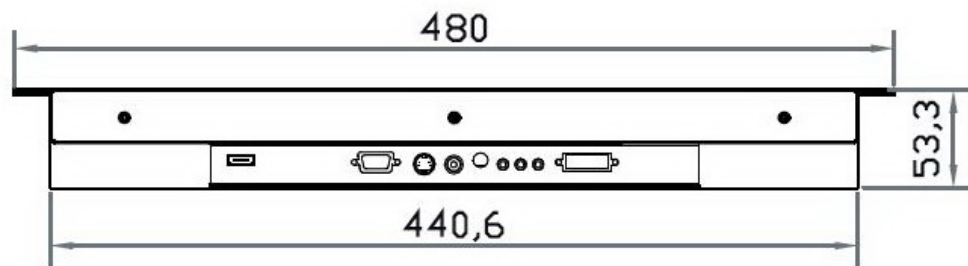

Front View

Side View

Bottom View

MP-19

Generation 4

Eclipse Rackmount, Inc.

www.EclipseRackmount.com

UNIT : mm
1mm = 0.03937 inch

Model	Product Dimension (W x D x H)	Packing Dimension (W x D x H)	Net Weight	Gross Weight
MP-19	480 x 53.3 x 354.8 mm 18.9 x 2.1 x 14 inch	529 x 124 x 495 mm 23 x 4.9 x 20.8 inch	6.5 kg 14 lbs	9 kg 20 lbs