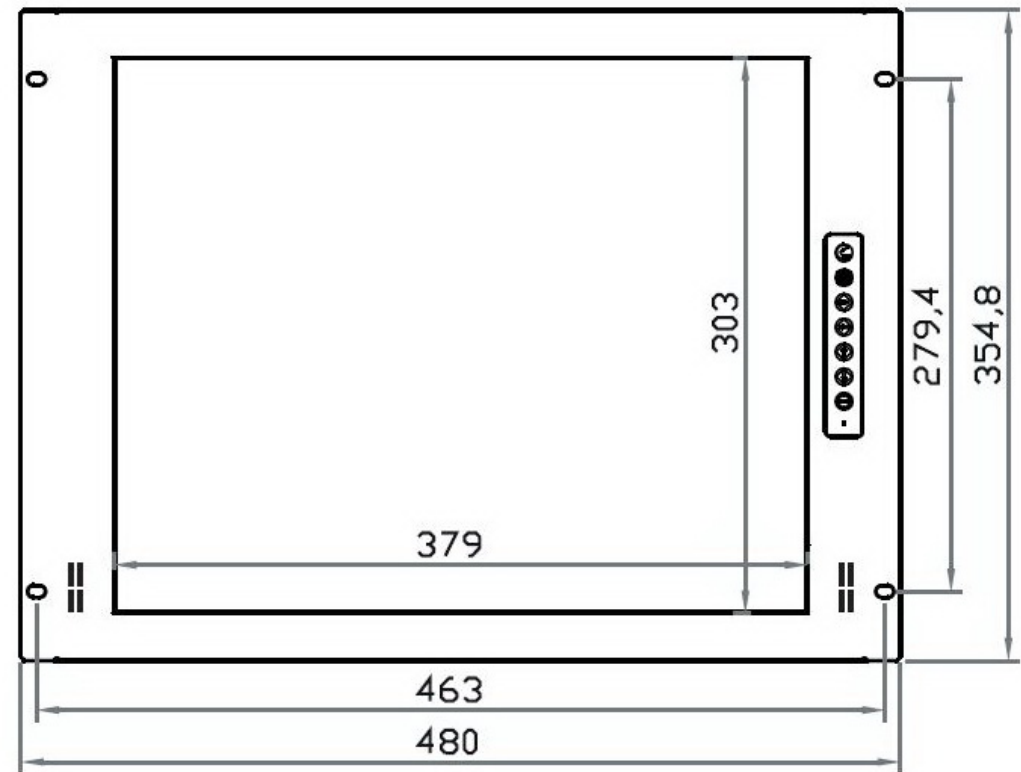

Front View

Side View

Bottom View

MP-19

Generation 4

Eclipse Rackmount, Inc.

www.EclipseRackmount.com

UNIT : mm
1mm = 0.03937 inch

Model	Product Dimension (W x D x H)	Packing Dimension (W x D x H)	Net Weight	Gross Weight
MP-19	480 x 53.3 x 354.8 mm 18.9 x 2.1 x 14 inch	529 x 124 x 495 mm 23 x 4.9 x 20.8 inch	6.5 kg 14 lbs	9 kg 20 lbs