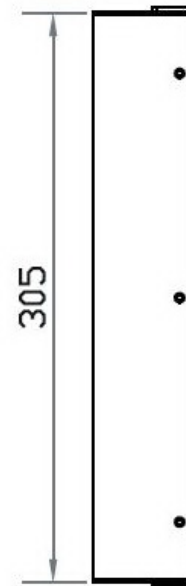

Front View

Side View

MP-17

Generation 4

Eclipse Rackmount, Inc.

www.EclipseRackmount.com

UNIT : mm

1mm = 0.03937 inch

Bottom View

Model	Product Dimension (W x D x H)	Packing Dimension (W x D x H)	Net Weight	Gross Weight
MP-17	480 x 54.2 x 310 mm 18.9 x 2.1 x 12.2 inch	529 x 124 x 495 mm 20.8 x 4.9 x 19.5 inch	6 kg 13 lbs	8.5 kg 19 lbs