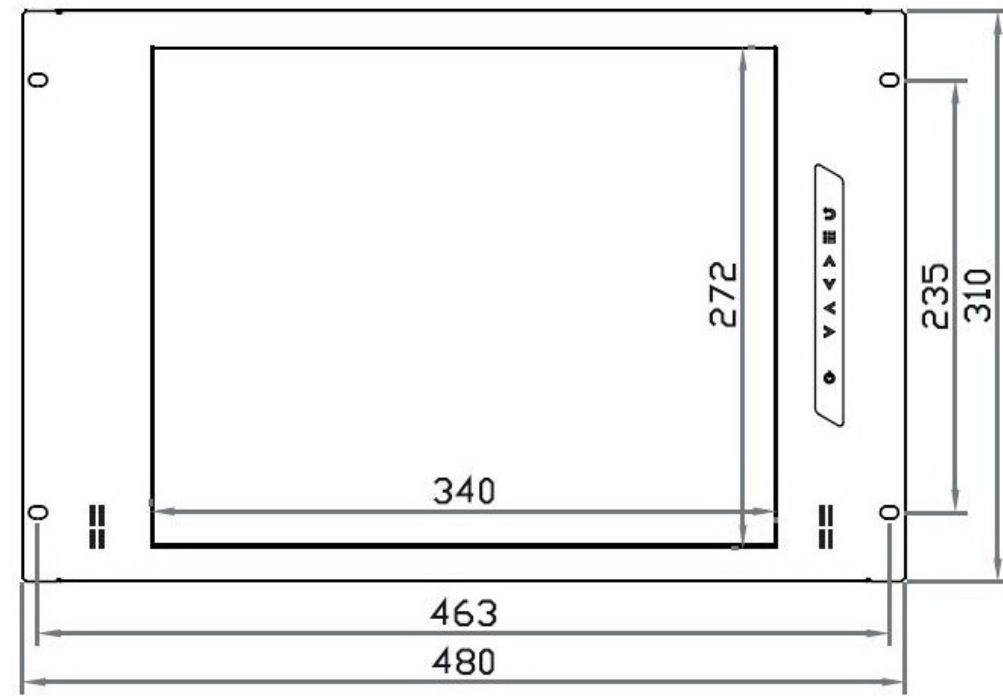

Front View

Side View

MP-17

Generation 4

Eclipse Rackmount, Inc.

www.EclipseRackmount.com

UNIT : mm

1mm = 0.03937 inch

Bottom View

Model	Product Dimension (W x D x H)	Packing Dimension (W x D x H)	Net Weight	Gross Weight
MP-17	480 x 54.2 x 310 mm 18.9 x 2.1 x 12.2 inch	529 x 124 x 495 mm 20.8 x 4.9 x 19.5 inch	6 kg 13 lbs	8.5 kg 19 lbs