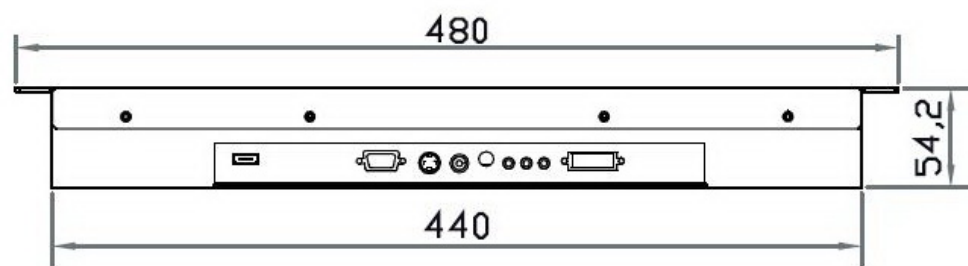

Front View

Side View

MP-17

Generation 4

Eclipse Rackmount, Inc.

www.EclipseRackmount.com

UNIT : mm

1mm = 0.03937 inch

Bottom View

Model	Product Dimension (W x D x H)	Packing Dimension (W x D x H)	Net Weight	Gross Weight
MP-17	480 x 54.2 x 310 mm 18.9 x 2.1 x 12.2 inch	529 x 124 x 495 mm 20.8 x 4.9 x 19.5 inch	6 kg 13 lbs	8.5 kg 19 lbs