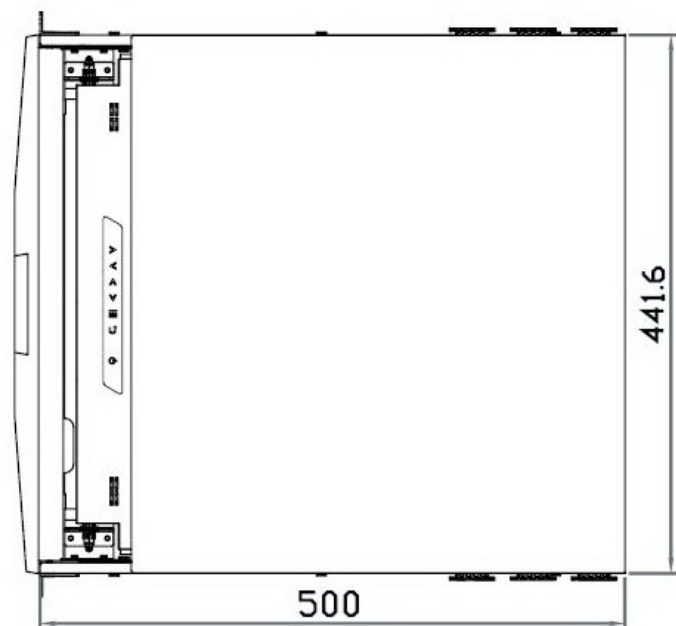

Front View

MD-17

Generation 4

Eclipse Rackmount, Inc.
www.EclipseRackmount.com

Side View

UNIT : mm

1mm = 0.03937 inch

Top View

Model	Product Dimension (W x D x H)	Packing Dimension (W x D x H)	Net Weight	Gross Weight
MD-17	441.6 x 500 x 44 mm 17.4 x 18.1 x 1.73"	590 x 687 x 120 mm 23.2 x 27 x 4.7"	10.5 kg 23 lb	16.5 kg 36 lb
MD-19	441.6 x 500 x 44 mm 17.4 x 19.7 x 1.73"	590 x 687 x 120 mm 23.2 x 27 x 4.7"	12.5 kg 28 lb	18.5 kg 41 lb