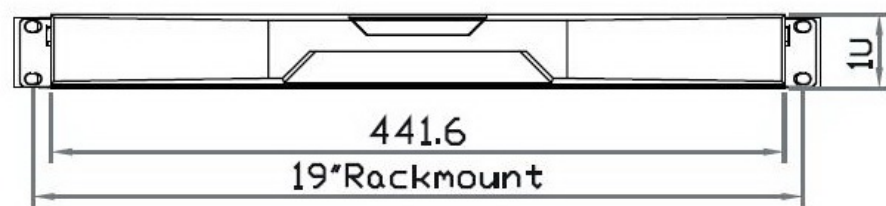

Front View

MD-17

Generation 4

Eclipse Rackmount, Inc.
www.EclipseRackmount.com

Side View

UNIT : mm

1mm = 0.03937 inch

Top View

Model	Product Dimension (W x D x H)	Packing Dimension (W x D x H)	Net Weight	Gross Weight
MD-17	441.6 x 500 x 44 mm 17.4 x 18.1 x 1.73"	590 x 687 x 120 mm 23.2 x 27 x 4.7"	10.5 kg 23 lb	16.5 kg 36 lb
MD-19	441.6 x 500 x 44 mm 17.4 x 19.7 x 1.73"	590 x 687 x 120 mm 23.2 x 27 x 4.7"	12.5 kg 28 lb	18.5 kg 41 lb