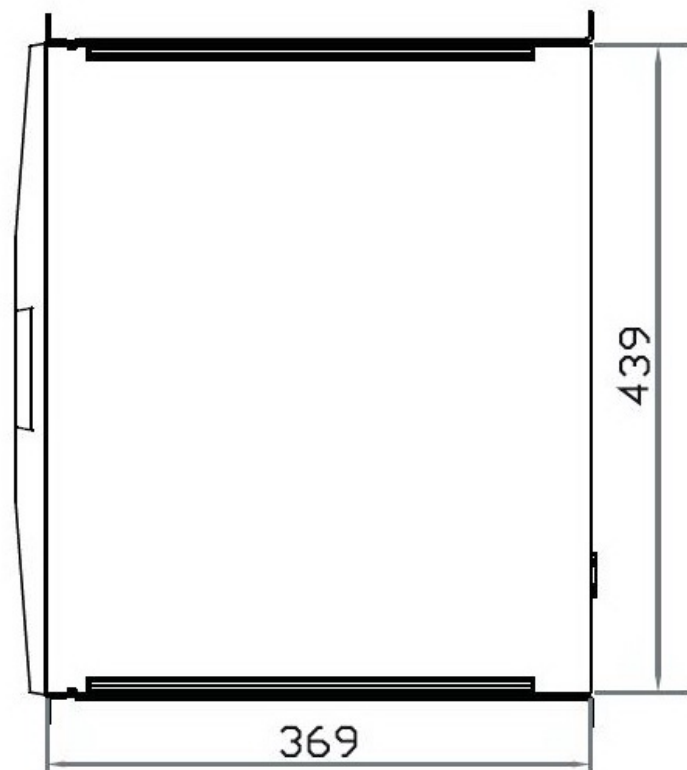

Front View

KD2 Series

Generation 4

Eclipse Rackmount, Inc.

www.EclipseRackmount.com

Side View

UNIT : mm

1mm = 0.03937 inch

Top View

Model	Product Dimension (W x D x H)	Packing Dimension (W x D x H)	Net Weight	Gross Weight
KD2 Series	439 x 369 x 44 mm 17.3 x 14.5 x 1.73"	582 x 500 x 100 mm 22.9 x 19.7 x 3.9"	7.4 kg 16.3 lb	9.5 kg 20.9 lb