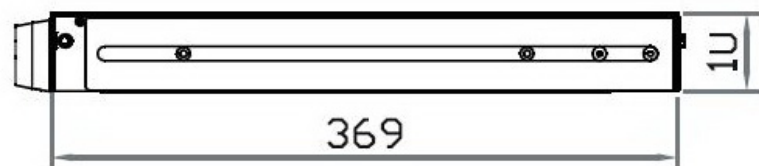

Front View

KD2 Series

Generation 4

Eclipse Rackmount, Inc.

www.EclipseRackmount.com

Side View

UNIT : mm

1mm = 0.03937 inch

Top View

Model	Product Dimension (W x D x H)	Packing Dimension (W x D x H)	Net Weight	Gross Weight
KD2 Series	439 x 369 x 44 mm 17.3 x 14.5 x 1.73"	582 x 500 x 100 mm 22.9 x 19.7 x 3.9"	7.4 kg 16.3 lb	9.5 kg 20.9 lb