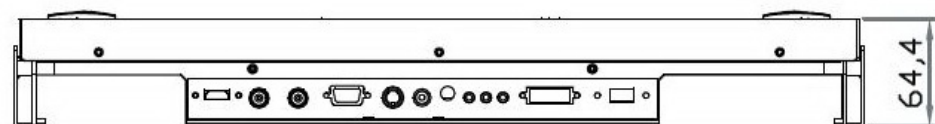

Front View

Side View

Rear View

UNIT : mm
1mm = 0.03937 inch

FMPHB-21
Generation 4
Eclipse Rackmount, Inc.
www.EclipseRackmount.com

Bottom View

Model	Product Dimension (W x D x H)	Packing Dimension (W x D x H)	Net Weight	Gross Weight
FMPHB-21	501.9 x 64 x 353 mm 19.8 x 2.5 x 13.9"	555 x 124 x 537 mm 21.9 x 4.9 x 21.1"	7.5 kg 16.5 lb	10 kg 22 lb