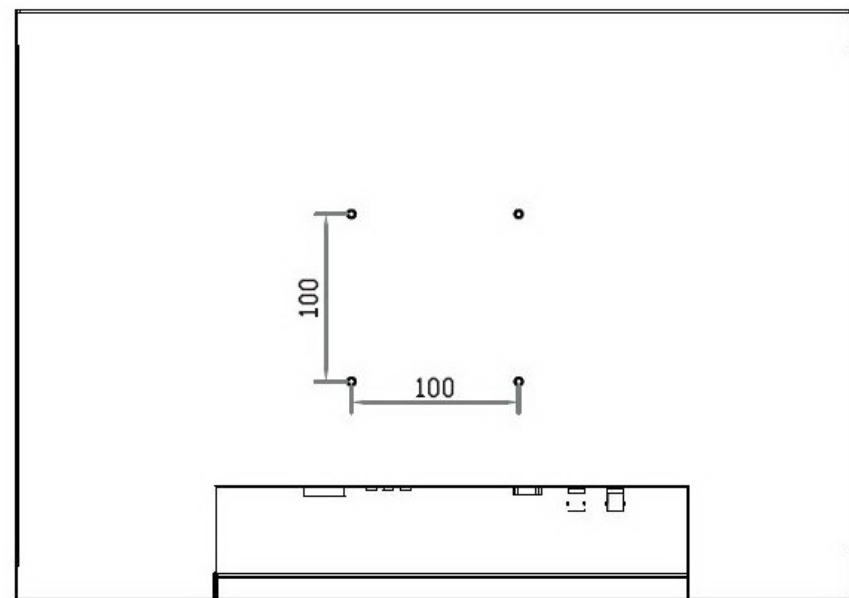

Front View

Side View

Rear View

UNIT : mm
1mm = 0.03937 inch

FMPHB-21
Generation 4
Eclipse Rackmount, Inc.
www.EclipseRackmount.com

Bottom View

Model	Product Dimension (W x D x H)	Packing Dimension (W x D x H)	Net Weight	Gross Weight
FMPHB-21	501.9 x 64 x 353 mm 19.8 x 2.5 x 13.9"	555 x 124 x 537 mm 21.9 x 4.9 x 21.1"	7.5 kg 16.5 lb	10 kg 22 lb