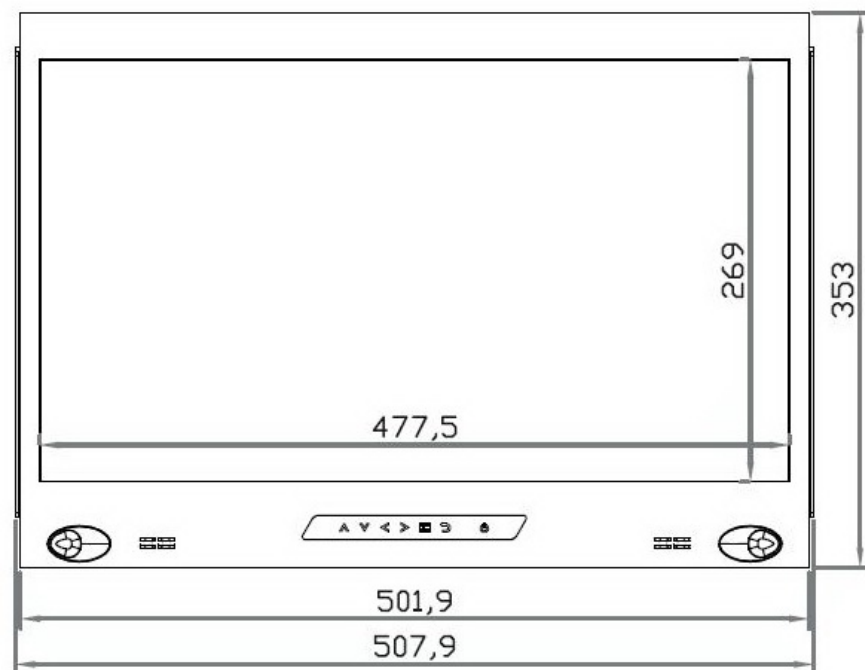

Front View

Side View

Rear View

UNIT : mm
1mm = 0.03937 inch

FMPHB-21
Generation 4
Eclipse Rackmount, Inc.
www.EclipseRackmount.com

Bottom View

Model	Product Dimension (W x D x H)	Packing Dimension (W x D x H)	Net Weight	Gross Weight
FMPHB-21	501.9 x 64 x 353 mm 19.8 x 2.5 x 13.9"	555 x 124 x 537 mm 21.9 x 4.9 x 21.1"	7.5 kg 16.5 lb	10 kg 22 lb