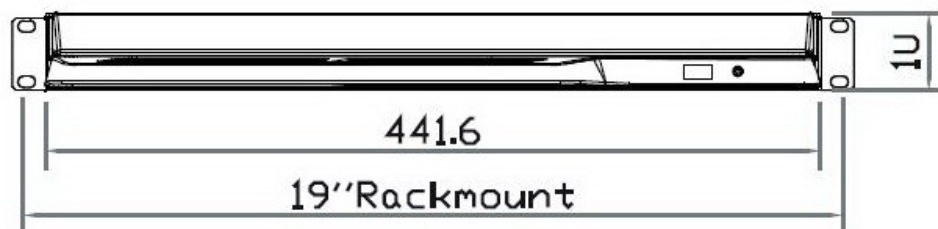

## Front View

## ERXS Series

Generation 4

Drawing denotes single port version

- KVM and DC Power models will differ
- Additional drawings available upon request

Eclipse Rackmount, Inc.

[www.EclipseRackmount.com](http://www.EclipseRackmount.com)

## Side View

UNIT : mm

1mm = 0.03937 inch

## Top View

Model	Product Dimension (W x D x H)	Packing Dimension (W x D x H)	Net Weight	Gross Weight
ERXS-17	441.6 x 480 x 44 mm 17.4 x 18.9 x 1.73"	590 x 768 x 140 mm 23.2 x 30.2 x 5.5"	10.9 kg 24 lb	15.8 kg 34.8 lb