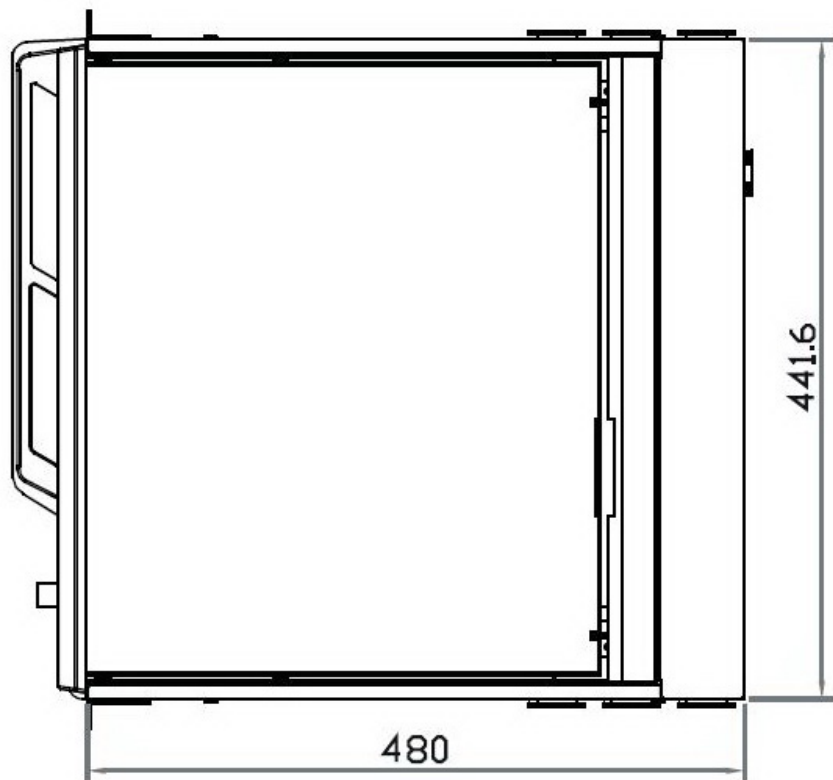

## ERXS Series

Generation 4

Drawing denotes single port version

- KVM and DC Power models will differ
- Additional drawings available upon request

Eclipse Rackmount, Inc.

[www.EclipseRackmount.com](http://www.EclipseRackmount.com)

## Side View

UNIT : mm

1mm = 0.03937 inch

## Top View

Model	Product Dimension (W x D x H)	Packing Dimension (W x D x H)	Net Weight	Gross Weight
ERXS-17	441.6 x 480 x 44 mm 17.4 x 18.9 x 1.73"	590 x 768 x 140 mm 23.2 x 30.2 x 5.5"	10.9 kg 24 lb	15.8 kg 34.8 lb