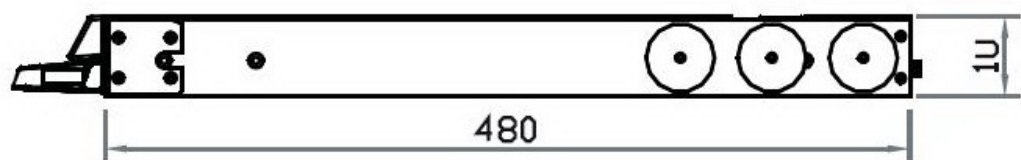

## ERXS Series

Generation 4

Drawing denotes single port version

- KVM and DC Power models will differ
- Additional drawings available upon request

Eclipse Rackmount, Inc.

[www.EclipseRackmount.com](http://www.EclipseRackmount.com)

## Side View

UNIT : mm

1mm = 0.03937 inch

## Top View

Model	Product Dimension (W x D x H)	Packing Dimension (W x D x H)	Net Weight	Gross Weight
ERXS-17	441.6 x 480 x 44 mm 17.4 x 18.9 x 1.73"	590 x 768 x 140 mm 23.2 x 30.2 x 5.5"	10.9 kg 24 lb	15.8 kg 34.8 lb