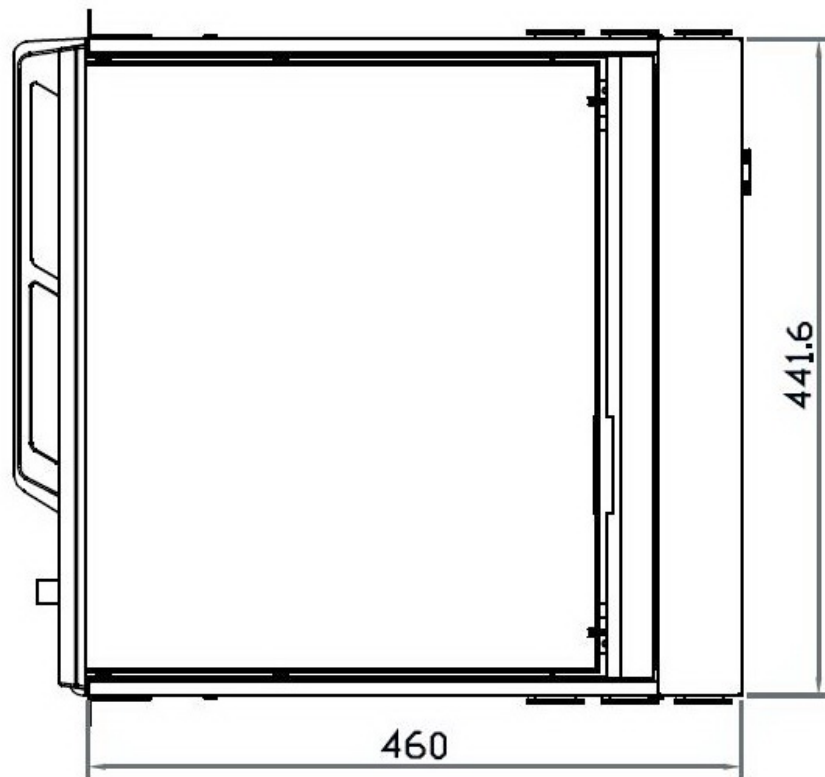

Front View

ERWS Series

Generation 4

Drawing denotes single port VGA/DVI-D version

- KVM, BNC and DC Power models will differ
- Additional drawings available upon request

Eclipse Rackmount, Inc.

www.EclipseRackmount.com

Side View

UNIT : mm

1mm = 0.03937 inch

Top View

Model	Product Dimension (W x D x H)	Packing Dimension (W x D x H)	Net Weight	Gross Weight
ERWS-19	441.6 x 460 x 44 mm 17.4 x 18.1 x 1.73"	590 x 823 x 140 mm 23.2 x 32.4 x 5.5"	11.5 kg 25 lb	16.3 kg 36 lb