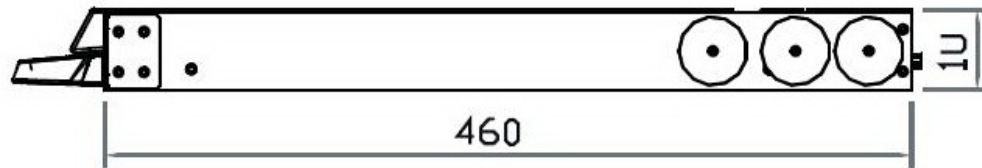

Front View

ERWS Series

Generation 4

Drawing denotes single port VGA/DVI-D version

- KVM, BNC and DC Power models will differ
- Additional drawings available upon request

Eclipse Rackmount, Inc.

www.EclipseRackmount.com

Side View

UNIT : mm

1mm = 0.03937 inch

Top View

Model	Product Dimension (W x D x H)	Packing Dimension (W x D x H)	Net Weight	Gross Weight
ERWS-19	441.6 x 460 x 44 mm 17.4 x 18.1 x 1.73"	590 x 823 x 140 mm 23.2 x 32.4 x 5.5"	11.5 kg 25 lb	16.3 kg 36 lb