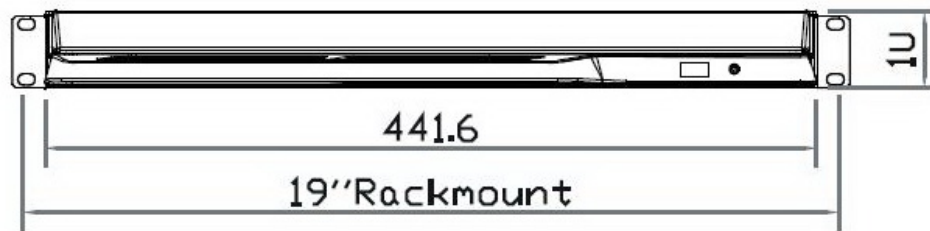

Front View

ERWS Series

Generation 4

Drawing denotes single port VGA/DVI-D version

- KVM, BNC and DC Power models will differ
- Additional drawings available upon request

Eclipse Rackmount, Inc.

www.EclipseRackmount.com

Side View

UNIT : mm

1mm = 0.03937 inch

Top View

Model	Product Dimension (W x D x H)	Packing Dimension (W x D x H)	Net Weight	Gross Weight
ERWS-19	441.6 x 460 x 44 mm 17.4 x 18.1 x 1.73"	590 x 823 x 140 mm 23.2 x 32.4 x 5.5"	11.5 kg 25 lb	16.3 kg 36 lb