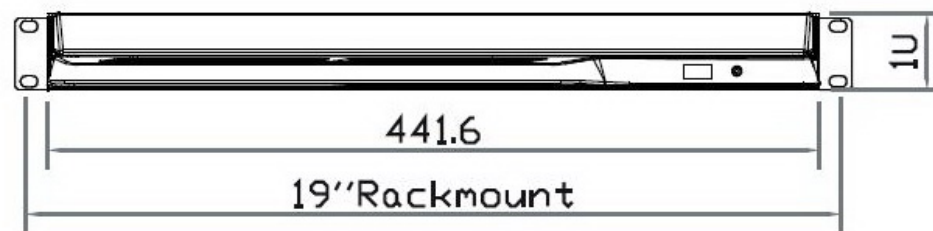

## Front View

## ERW Series

Generation 4

Drawing denotes VGA and single DVI-D versions

- KVM, BNC and DC Power models will differ
- Additional drawings available upon request

Eclipse Rackmount, Inc.

[www.EclipseRackmount.com](http://www.EclipseRackmount.com)

## Side View

UNIT : mm

1mm = 0.03937 inch

## Top View

Model	Product Dimension (W x D x H)	Packing Dimension (W x D x H)	Net Weight	Gross Weight
ERW-19	441.6 x 460 x 44 mm 17.4 x 18.1 x 1.73"	590 x 823 x 140 mm 23.2 x 32.4 x 5.5"	11.5 kg 25 lb	16.3 kg 36 lb