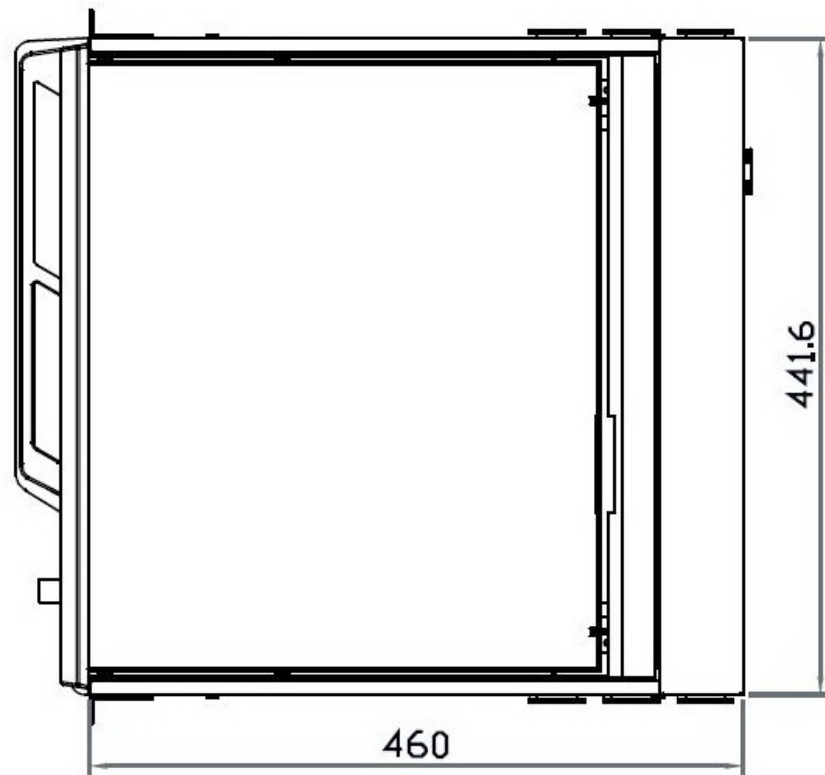

## ERW Series

Generation 4

Drawing denotes VGA and single DVI-D versions

- KVM, BNC and DC Power models will differ
- Additional drawings available upon request

Eclipse Rackmount, Inc.

[www.EclipseRackmount.com](http://www.EclipseRackmount.com)

## Side View

UNIT : mm

1mm = 0.03937 inch

## Top View

Model	Product Dimension (W x D x H)	Packing Dimension (W x D x H)	Net Weight	Gross Weight
ERW-19	441.6 x 460 x 44 mm 17.4 x 18.1 x 1.73"	590 x 823 x 140 mm 23.2 x 32.4 x 5.5"	11.5 kg 25 lb	16.3 kg 36 lb