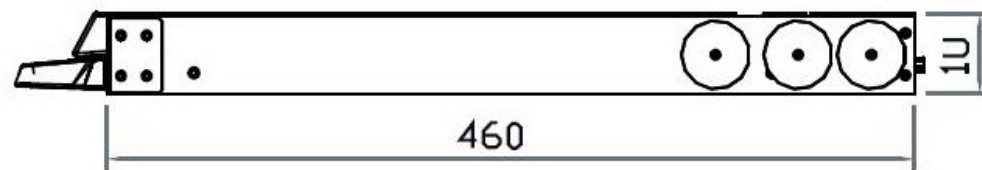

## ERW Series

Generation 4

Drawing denotes VGA and single DVI-D versions

- KVM, BNC and DC Power models will differ
- Additional drawings available upon request

Eclipse Rackmount, Inc.

[www.EclipseRackmount.com](http://www.EclipseRackmount.com)

## Side View

UNIT : mm

1mm = 0.03937 inch

## Top View

Model	Product Dimension (W x D x H)	Packing Dimension (W x D x H)	Net Weight	Gross Weight
ERW-19	441.6 x 460 x 44 mm 17.4 x 18.1 x 1.73"	590 x 823 x 140 mm 23.2 x 32.4 x 5.5"	11.5 kg 25 lb	16.3 kg 36 lb