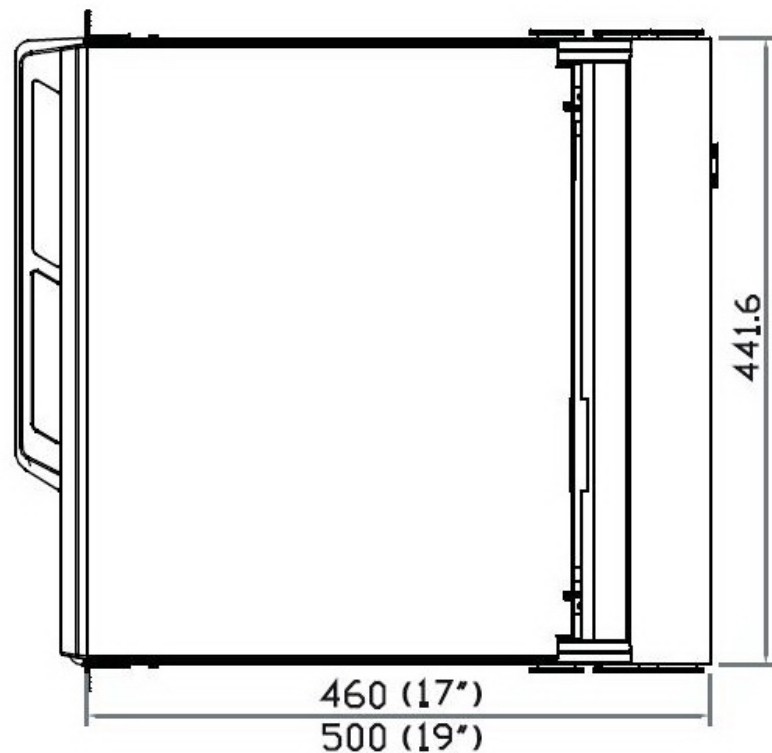

## ERS Series

Generation 4

Drawing denotes single port VGA/DVI-D version

- KVM, BNC and DC Power models will differ
- Additional drawings available upon request

Eclipse Rackmount, Inc.

[www.EclipseRackmount.com](http://www.EclipseRackmount.com)

## Side View

UNIT : mm

1mm = 0.03937 inch

## Top View

Model	Product Dimension (W x D x H)	Packing Dimension (W x D x H)	Net Weight	Gross Weight
ERS-17	441.6 x 460 x 44 mm 17.4 x 18.1 x 1.73"	590 x 823 x 140 mm 23.2 x 32.4 x 5.5"	12 kg 26 lb	16.6 kg 36.5 lb
ERS-19	441.6 x 500 x 44 mm 17.4 x 19.7 x 1.73"	590 x 823 x 140 mm 23.2 x 32.4 x 5.5"	12.7 kg 27.9 lb	17.3 kg 38.1 lb