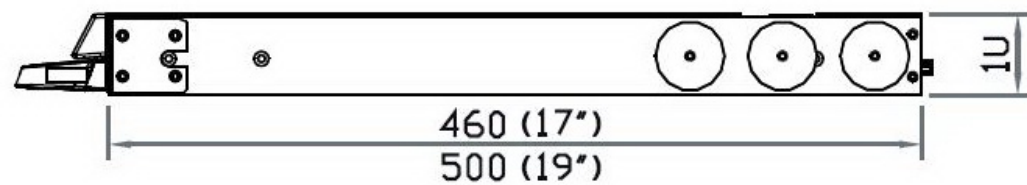

## ERS Series

Generation 4

Drawing denotes single port VGA/DVI-D version

- KVM, BNC and DC Power models will differ
- Additional drawings available upon request

Eclipse Rackmount, Inc.

[www.EclipseRackmount.com](http://www.EclipseRackmount.com)

## Side View

UNIT : mm

1mm = 0.03937 inch

## Top View

Model	Product Dimension (W x D x H)	Packing Dimension (W x D x H)	Net Weight	Gross Weight
ERS-17	441.6 x 460 x 44 mm 17.4 x 18.1 x 1.73"	590 x 823 x 140 mm 23.2 x 32.4 x 5.5"	12 kg 26 lb	16.6 kg 36.5 lb
ERS-19	441.6 x 500 x 44 mm 17.4 x 19.7 x 1.73"	590 x 823 x 140 mm 23.2 x 32.4 x 5.5"	12.7 kg 27.9 lb	17.3 kg 38.1 lb