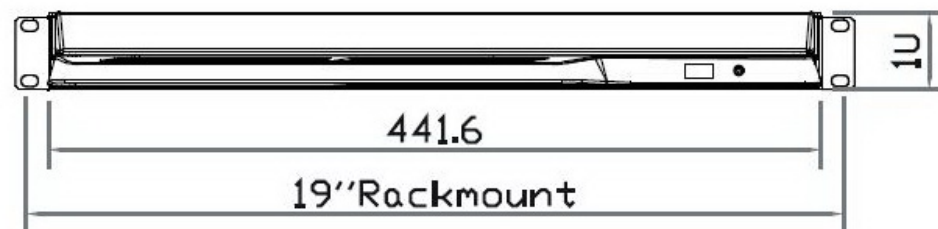

## Front View

## ERS Series

Generation 4

Drawing denotes single port VGA/DVI-D version

- KVM, BNC and DC Power models will differ
- Additional drawings available upon request

Eclipse Rackmount, Inc.

[www.EclipseRackmount.com](http://www.EclipseRackmount.com)

## Side View

UNIT : mm

1mm = 0.03937 inch

## Top View

Model	Product Dimension (W x D x H)	Packing Dimension (W x D x H)	Net Weight	Gross Weight
ERS-17	441.6 x 460 x 44 mm 17.4 x 18.1 x 1.73"	590 x 823 x 140 mm 23.2 x 32.4 x 5.5"	12 kg 26 lb	16.6 kg 36.5 lb
ERS-19	441.6 x 500 x 44 mm 17.4 x 19.7 x 1.73"	590 x 823 x 140 mm 23.2 x 32.4 x 5.5"	12.7 kg 27.9 lb	17.3 kg 38.1 lb