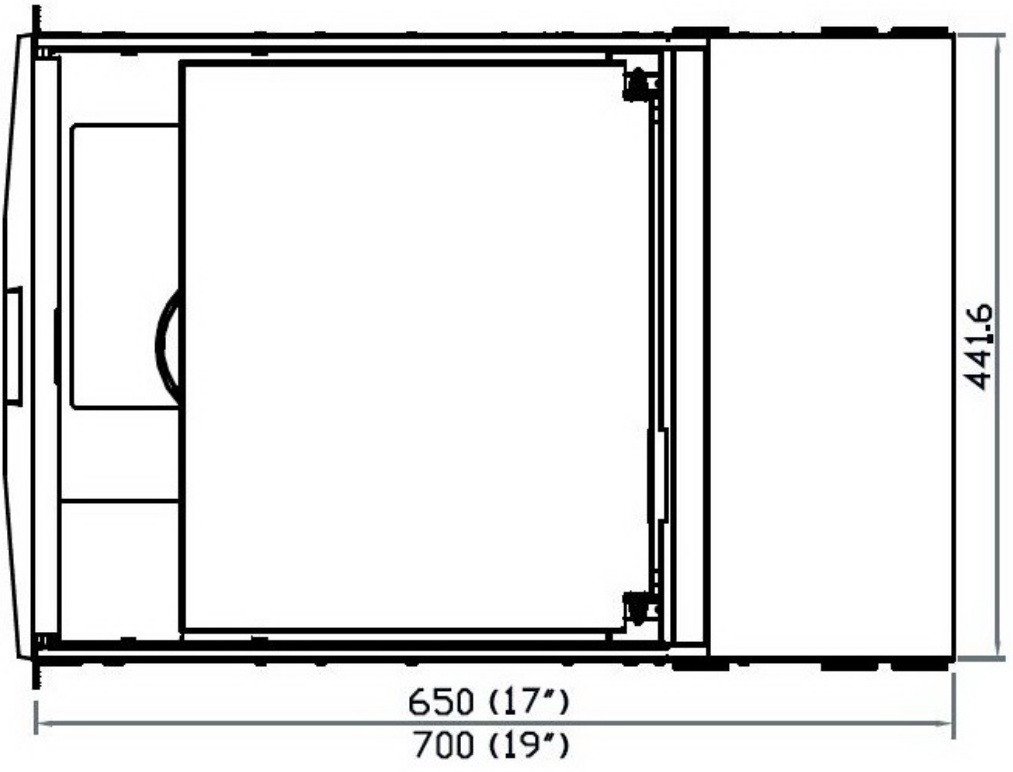

Front View

ERM Series
 Generation 4
 Eclipse Rackmount, Inc.
www.EclipseRackmount.com

Side View

UNIT : mm
 1mm = 0.03937 inch

Top View

Model	Product Dimension (W x D x H)	Packing Dimension (W x D x H)	Net Weight	Gross Weight
ERM-17	442 x 650 x 44 mm 17.4 x 25.6 x 1.73"	595 x 860 x 140 mm 23.4 x 33.9 x 5.5"	14.3 kg 31.5 lb	19.1 kg 42 lb
ERM-19	442 x 700 x 44 mm 17.4 x 27.6 x 1.73"	595 x 910 x 140 mm 23.4 x 35.8 x 5.5"	15.3 kg 33.7 lb	20.1 kg 44.2 lb