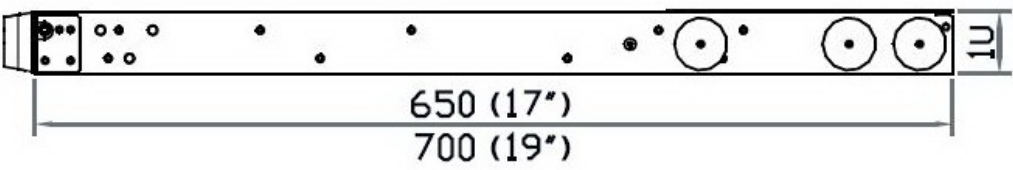

Front View

ERM Series
 Generation 4
 Eclipse Rackmount, Inc.
www.EclipseRackmount.com

Side View

UNIT : mm
 1mm = 0.03937 inch

Top View

Model	Product Dimension (W x D x H)	Packing Dimension (W x D x H)	Net Weight	Gross Weight
ERM-17	442 x 650 x 44 mm 17.4 x 25.6 x 1.73"	595 x 860 x 140 mm 23.4 x 33.9 x 5.5"	14.3 kg 31.5 lb	19.1 kg 42 lb
ERM-19	442 x 700 x 44 mm 17.4 x 27.6 x 1.73"	595 x 910 x 140 mm 23.4 x 35.8 x 5.5"	15.3 kg 33.7 lb	20.1 kg 44.2 lb