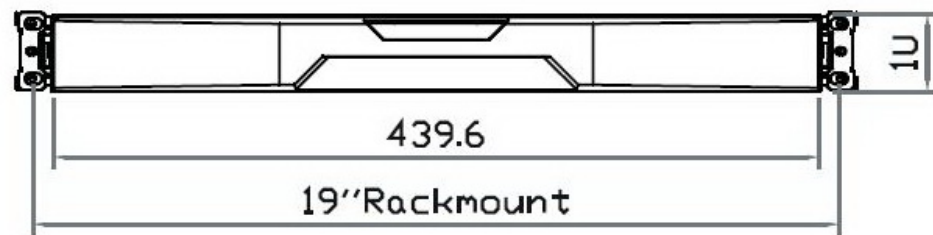

Front View

ERL Series

Generation 3

Eclipse Rackmount, Inc.
www.EclipseRackmount.com

Side View

UNIT : mm

1mm = 0.03937 inch

Top View

Model	Product Dimension (W x D x H)	Packing Dimension (W x D x H)	Net Weight	Gross Weight
ERL-20	439.6 x 650 x 44 mm 17.3 x 25.6 x 1.73"	595 x 860 x 140 mm 23.4 x 33.9 x 5.5"	14.5 kg 31.9 lb	22 kg 48.4 lb