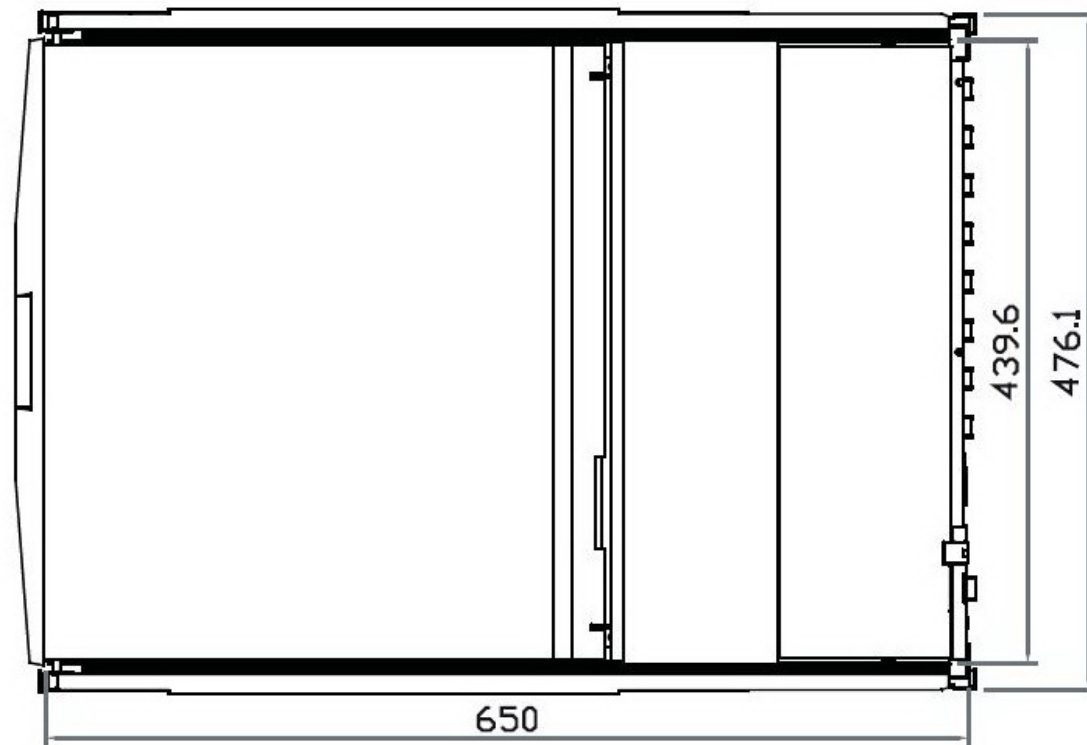

Front View

ERL Series

Generation 3

Eclipse Rackmount, Inc.
www.EclipseRackmount.com

Side View

UNIT : mm

1mm = 0.03937 inch

Top View

Model	Product Dimension (W x D x H)	Packing Dimension (W x D x H)	Net Weight	Gross Weight
ERL-20	439.6 x 650 x 44 mm 17.3 x 25.6 x 1.73"	595 x 860 x 140 mm 23.4 x 33.9 x 5.5"	14.5 kg 31.9 lb	22 kg 48.4 lb