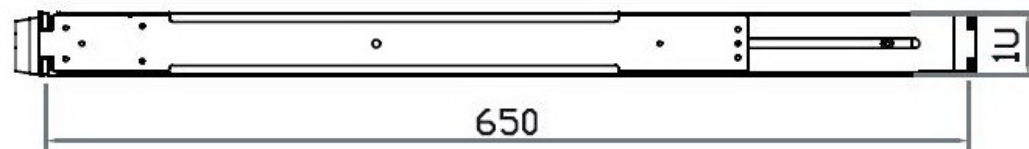

Front View

ERL Series

Generation 3

Eclipse Rackmount, Inc.
www.EclipseRackmount.com

Side View

UNIT : mm

1mm = 0.03937 inch

Top View

Model	Product Dimension (W x D x H)	Packing Dimension (W x D x H)	Net Weight	Gross Weight
ERL-20	439.6 x 650 x 44 mm 17.3 x 25.6 x 1.73"	595 x 860 x 140 mm 23.4 x 33.9 x 5.5"	14.5 kg 31.9 lb	22 kg 48.4 lb