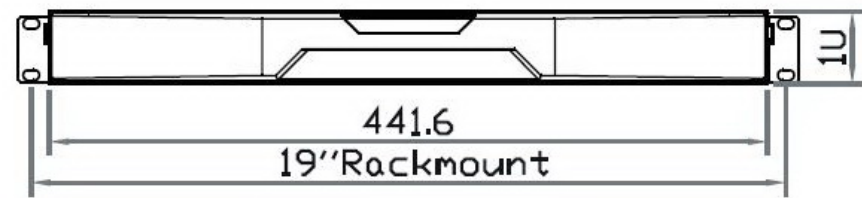

Front View

ERDS Series

Generation 4

Eclipse Rackmount, Inc.
www.EclipseRackmount.com

Side View

UNIT : mm

1mm = 0.03937 inch

Top View

| Model | Product Dimension (W x D x H) | Packing Dimension (W x D x H) | Net Weight | Gross Weight |
|---------|--|--|--------------------|--------------------|
| ERDS-17 | 441.6 x 650 x 44 mm 17.4 x 25.6 x 1.73" | 595 x 860 x 140 mm 23.4 x 33.9 x 5.5" | 12.6 kg 27.7 lb | 18.4 kg 40.5 lb |
| ERDS-19 | 441.6 x 650 x 44 mm 17.4 x 25.6 x 1.73" | 595 x 860 x 140 mm 23.4 x 33.9 x 5.5" | 13.2 kg 29 lb | 19 kg 41.8 lb |