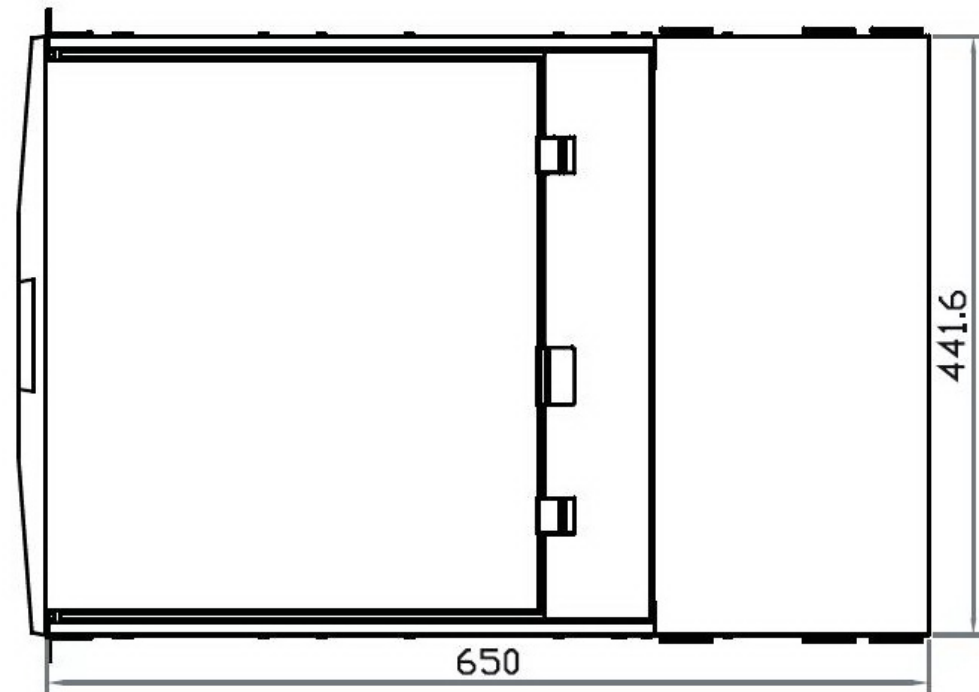

Front View

ERDS Series

Generation 4

Eclipse Rackmount, Inc.
www.EclipseRackmount.com

Side View

UNIT : mm

1mm = 0.03937 inch

Top View

| Model | Product Dimension (W x D x H) | Packing Dimension (W x D x H) | Net Weight | Gross Weight |
|---------|--|--|--------------------|--------------------|
| ERDS-17 | 441.6 x 650 x 44 mm 17.4 x 25.6 x 1.73" | 595 x 860 x 140 mm 23.4 x 33.9 x 5.5" | 12.6 kg 27.7 lb | 18.4 kg 40.5 lb |
| ERDS-19 | 441.6 x 650 x 44 mm 17.4 x 25.6 x 1.73" | 595 x 860 x 140 mm 23.4 x 33.9 x 5.5" | 13.2 kg 29 lb | 19 kg 41.8 lb |