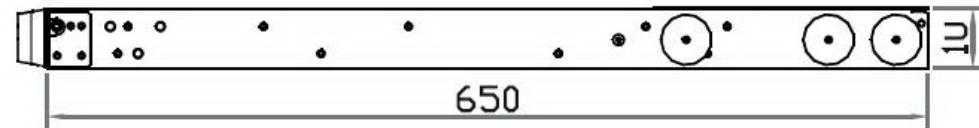

Front View

ERDS Series

Generation 4

Eclipse Rackmount, Inc.
www.EclipseRackmount.com

Side View

UNIT : mm

1mm = 0.03937 inch

Top View

| Model | Product Dimension (W x D x H) | Packing Dimension (W x D x H) | Net Weight | Gross Weight |
|---------|--|--|--------------------|--------------------|
| ERDS-17 | 441.6 x 650 x 44 mm 17.4 x 25.6 x 1.73" | 595 x 860 x 140 mm 23.4 x 33.9 x 5.5" | 12.6 kg 27.7 lb | 18.4 kg 40.5 lb |
| ERDS-19 | 441.6 x 650 x 44 mm 17.4 x 25.6 x 1.73" | 595 x 860 x 140 mm 23.4 x 33.9 x 5.5" | 13.2 kg 29 lb | 19 kg 41.8 lb |