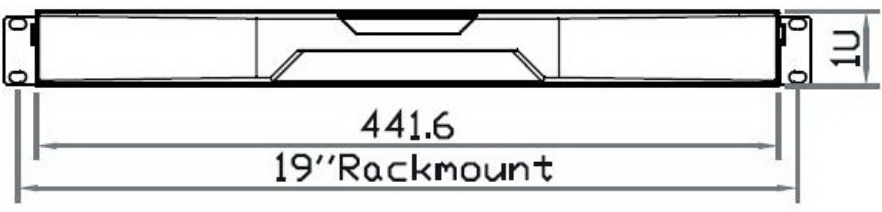

Front View

ERDF Series
 Generation 4
 Eclipse Rackmount, Inc.
www.EclipseRackmount.com

Side View

UNIT : mm
 1mm = 0.03937 inch

Top View

Model	Product Dimension (W x D x H)	Packing Dimension (W x D x H)	Net Weight	Gross Weight
ERDF-17	441.6 x 650 x 44 mm 17.4 x 25.6 x 1.73"	595 x 860 x 140 mm 23.4 x 33.9 x 5.5"	11.9 kg 26.2 lb	17.9 kg 39.4 lb