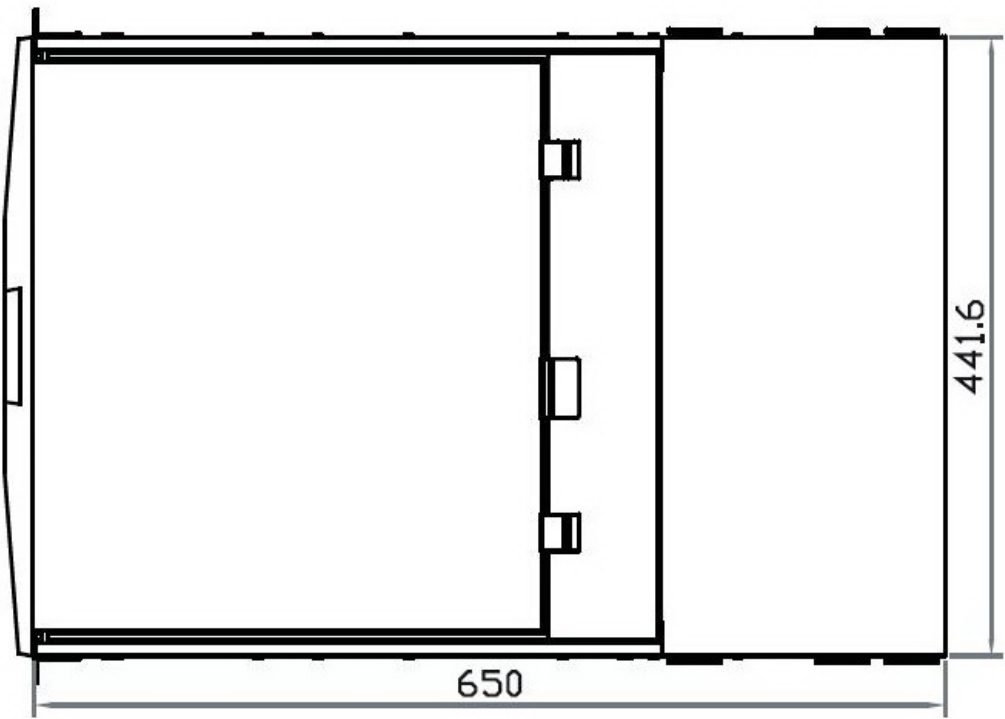

Front View

ERDF Series
 Generation 4
 Eclipse Rackmount, Inc.
www.EclipseRackmount.com

Side View

UNIT : mm
 1mm = 0.03937 inch

Top View

Model	Product Dimension (W x D x H)	Packing Dimension (W x D x H)	Net Weight	Gross Weight
ERDF-17	441.6 x 650 x 44 mm 17.4 x 25.6 x 1.73"	595 x 860 x 140 mm 23.4 x 33.9 x 5.5"	11.9 kg 26.2 lb	17.9 kg 39.4 lb