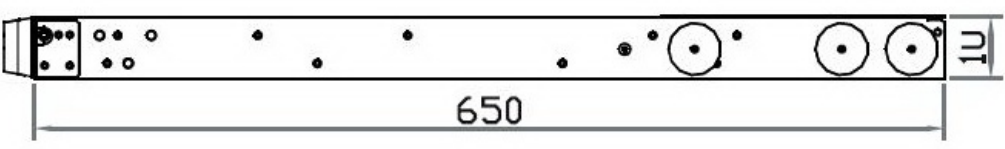

Front View

ERDF Series
 Generation 4
 Eclipse Rackmount, Inc.
www.EclipseRackmount.com

Side View

UNIT : mm
 1mm = 0.03937 inch

Top View

Model	Product Dimension (W x D x H)	Packing Dimension (W x D x H)	Net Weight	Gross Weight
ERDF-17	441.6 x 650 x 44 mm 17.4 x 25.6 x 1.73"	595 x 860 x 140 mm 23.4 x 33.9 x 5.5"	11.9 kg 26.2 lb	17.9 kg 39.4 lb