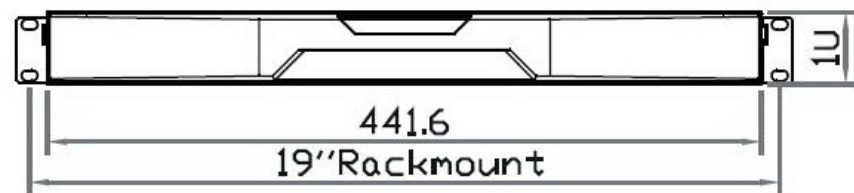

## Front View

## Side View

UNIT : mm

1mm = 0.03937 inch

## Top View

Model	Product Dimension (W x D x H)	Packing Dimension (W x D x H)	Net Weight	Gross Weight
ERD-17	441.6 x 650 x 44 mm 17.4 x 25.6 x 1.73"	595 x 860 x 140 mm 23.4 x 33.9 x 5.5"	12.6 kg 27.7 lb	18.4 kg 40.5 lb
ERD-19	441.6 x 650 x 44 mm 17.4 x 25.6 x 1.73"	595 x 860 x 140 mm 23.4 x 33.9 x 5.5"	13.2 kg 29 lb	19 kg 41.8 lb