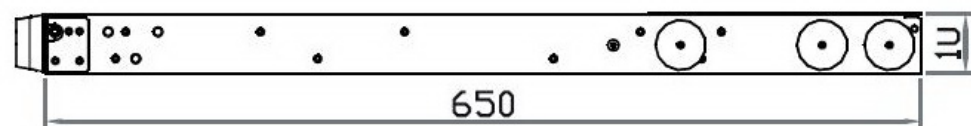

Side View

UNIT : mm

1mm = 0.03937 inch