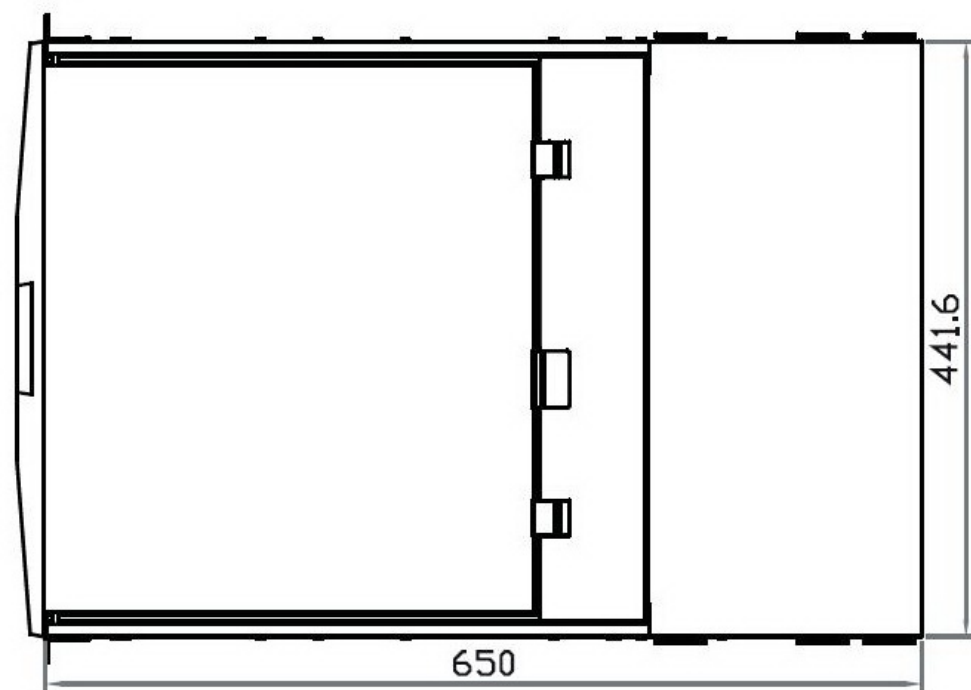

## Side View

UNIT : mm

1mm = 0.03937 inch

## Top View

Model	Product Dimension (W x D x H)	Packing Dimension (W x D x H)	Net Weight	Gross Weight
ERD-17	441.6 x 650 x 44 mm 17.4 x 25.6 x 1.73"	595 x 860 x 140 mm 23.4 x 33.9 x 5.5"	12.6 kg 27.7 lb	18.4 kg 40.5 lb
ERD-19	441.6 x 650 x 44 mm 17.4 x 25.6 x 1.73"	595 x 860 x 140 mm 23.4 x 33.9 x 5.5"	13.2 kg 29 lb	19 kg 41.8 lb