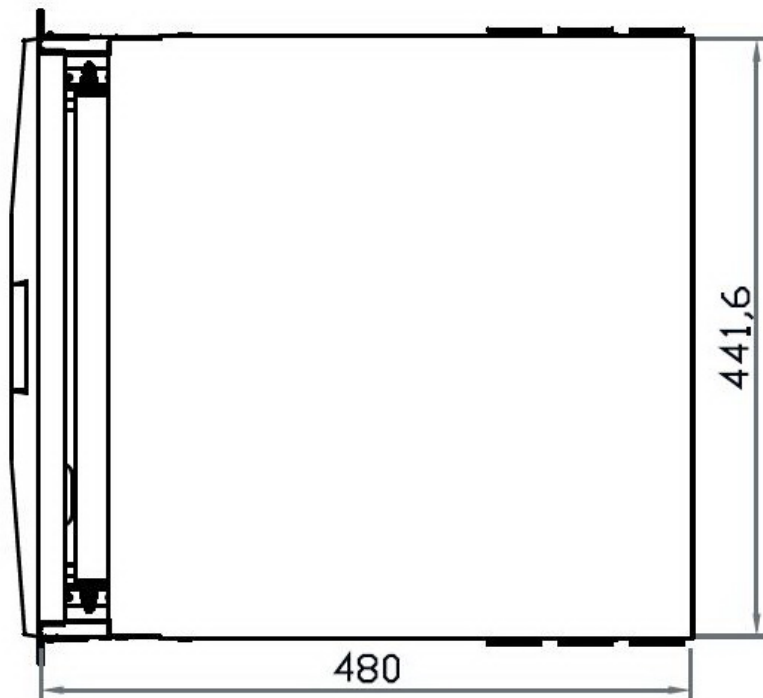

Front View

ER2S Series

Generation 4

Drawing denotes all versions except Touch-Screen
 • Additional drawings available upon request

Eclipse Rackmount, Inc.
www.EclipseRackmount.com

UNIT : mm

1mm = 0.03937 inch

Side View

Top View

Model	Product Dimension (W x D x H)	Packing Dimension (W x D x H)	Net Weight	Gross Weight
ER2S-17	441.6 x 480 x 88 mm 17.4 x 18.9 x 3.5"	584 x 616 x 216 mm 23 x 24.3 x 8.5"	20.4 kg 44.9 lb	24.8 kg 54.6 lb
ER2S-19	441.6 x 480 x 88 mm 17.4 x 18.9 x 3.5"	584 x 616 x 216 mm 23 x 24.3 x 8.5"	20.5 kg 45.1 lb	24.8 kg 54.6 lb