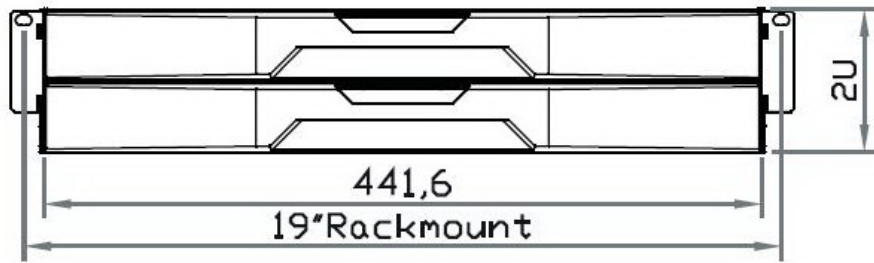

Front View

ER2S Series

Generation 4

Drawing denotes all versions except Touch-Screen
 • Additional drawings available upon request

Eclipse Rackmount, Inc.
www.EclipseRackmount.com

UNIT : mm

1mm = 0.03937 inch

Side View

Top View

Model	Product Dimension (W x D x H)	Packing Dimension (W x D x H)	Net Weight	Gross Weight
ER2S-17	441.6 x 480 x 88 mm 17.4 x 18.9 x 3.5"	584 x 616 x 216 mm 23 x 24.3 x 8.5"	20.4 kg 44.9 lb	24.8 kg 54.6 lb
ER2S-19	441.6 x 480 x 88 mm 17.4 x 18.9 x 3.5"	584 x 616 x 216 mm 23 x 24.3 x 8.5"	20.5 kg 45.1 lb	24.8 kg 54.6 lb