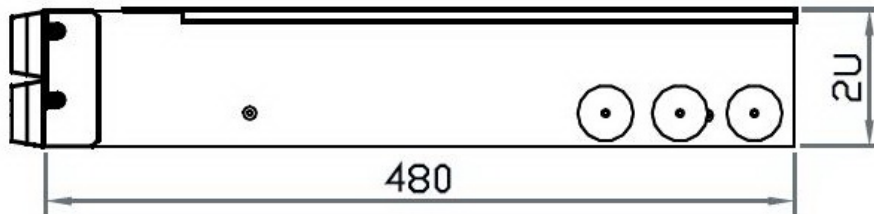

Front View

ER2S Series

Generation 4

Drawing denotes all versions except Touch-Screen
 • Additional drawings available upon request

Eclipse Rackmount, Inc.
www.EclipseRackmount.com

UNIT : mm

1mm = 0.03937 inch

Side View

Top View

Model	Product Dimension (W x D x H)	Packing Dimension (W x D x H)	Net Weight	Gross Weight
ER2S-17	441.6 x 480 x 88 mm 17.4 x 18.9 x 3.5"	584 x 616 x 216 mm 23 x 24.3 x 8.5"	20.4 kg 44.9 lb	24.8 kg 54.6 lb
ER2S-19	441.6 x 480 x 88 mm 17.4 x 18.9 x 3.5"	584 x 616 x 216 mm 23 x 24.3 x 8.5"	20.5 kg 45.1 lb	24.8 kg 54.6 lb